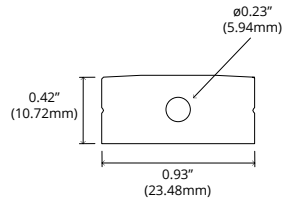

CHW-S-2010-ECH

Plastic End Cap w/Hole