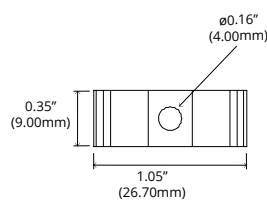

CHW-S-2010-MC

Mounting Clip