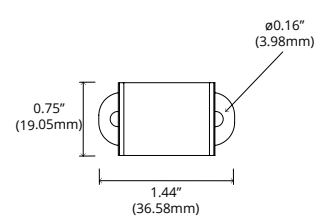

CHW-S-2010-MCR

Rotating Mounting Clip

CHW-S-2010-CC

Clear Lens

CHW-S-2010-CF

Frosted Lens

CHW-S-2010-CM

Milky Lens