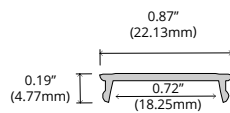

CHW-S-2010-CF

Frosted Lens