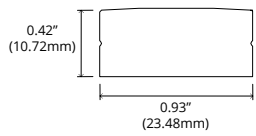

ACCESSORIES

CHW-S-2010-EC

Plastic End Cap