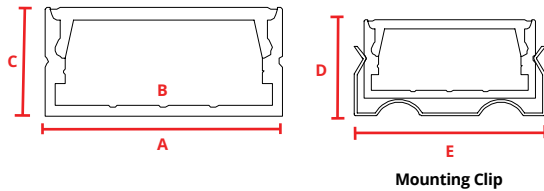

## PHYSICAL

|  |                                      |
|--|--------------------------------------|
| <b>Description</b>                     | Low profile surface mounted channel. |
| <b>Material</b>                        | Anodized Aluminum                    |
| <b>Lens Cover</b>                      | Polycarbonate                        |
| <b>Width</b>                           | <b>A:</b> 0.93" (23.50mm)            |
| <b>Inner Width</b>                     | <b>B:</b> 0.78" (20.00mm)            |
| <b>Height</b>                          | <b>C:</b> 0.39" (10.00mm)            |
| <b>Overall Height w/ Mounting Clip</b> | <b>D:</b> 0.48" (12.19mm)            |
| <b>Overall Width w/ Mounting Clip</b>  | <b>E:</b> 1.02" (25.80mm)            |
| <b>Length</b>                          | 2 meters                             |

## DIMENSIONS

Rotating 16.75mm  
\*See Physical for correlating dimensions