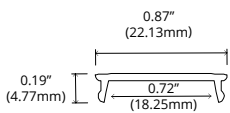

CHW-S-2010-CC

Clear Lens