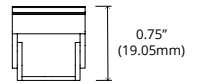

CHW-S-2010-MCR

Rotating Mounting Clip