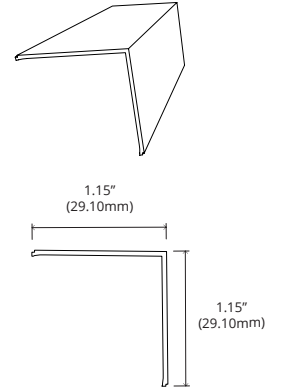

CHW-C-3030S-CC

Clear Lens