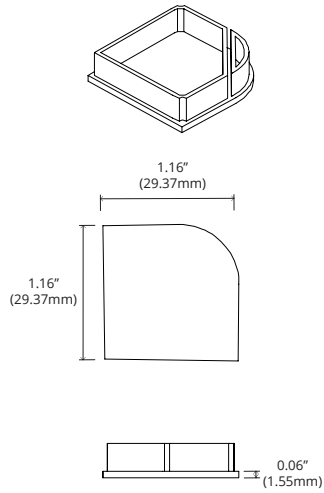

ACCESSORIES

CHW-C-3030S-EC

Plastic End Cap