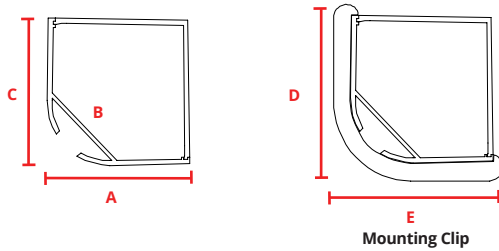

DIMENSIONS

*See Physical for correlating dimensions

FINISH

Satin Silver
Deep Bronze
*Matte Black

*White Powder Coat
*Custom RAL Powder Coat
*Chrome

*Special order finishes may increase order lead time and incur an added cost

ACCESSORIES

	PART #
Plastic End Cap	CHW-C-3030S-EC
Plastic End Cap w/Hole	CHW-C-3030S-ECH
Mounting Clip	CHW-C-3030S-MC
Clear Lens	CHW-C-3030S-CC
Frosted Lens	CHW-C-3030S-CF
Milky Lens	CHW-C-3030S-CM

Center Blend

Not Blended

Blended w/Milky Lens

COMPATIBLE FLEX PRODUCTS

FLEX DC 15		FLEX DC 22	
FLEX DC 30		FLEX DC 44	
FLEX DC 88		FLEX 44 RGBW	
FLEX DC 88 RGBW <i>Fits IP40 only</i>		FLEX DC QUAD	
FLEX STP 73 <i>IP20 only</i>		FLEX STP RGBW <i>IP20 only</i>	
FLEX STP VARIABLE WHITE <i>IP20 only</i>		FLEX DC VARIABLE WHITE	
FLEX STP 40 <i>IP20 only</i>		FLEX STP 20 <i>IP20 only</i>	

PART NUMBER BUILDER

SERIES	+	CHANNEL TYPE	+	DIMENSIONS	+	LENS	+	FINISH
CHW = Channel Wide		C = Corner Mount Channel		3030 = H 30.00mm x W 30.00mm		2C = Clear Lens 2F = Frosted Lens 2M = Milky Lens		SL = Satin Silver *MB = Matte Black Anodized *BZ = Deep Bronze Anodized *WH = White Powder Coat *GY = Gray Powder Coat *BL = Blue Powder Coat *RD = Red Powder Coat *YL = Yellow Powder Coat *CH = Chrome *CR = Custom RAL Powder Coat

*Special order finishes may increase order lead time and incur an added cost

1130 Monterey Pass Rd, Monterey Park, CA 91754
213.250.6069 | customerservice@opticsarts.com | www.opticsarts.com

Optic Arts reserves the right to modify this specification without prior notice.
Last Modified: March 8, 2018 3:53 PM