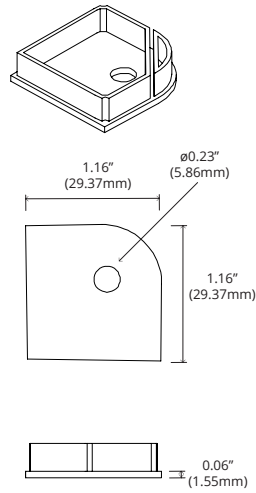

PHYSICAL

Description	45 degree channel with square lens.
Material	Anodized Aluminum
Lens Cover	Polycarbonate
Width	A: 1.18" (30.00mm)
Inner Width	B: 0.78" (20.20mm)
Height	C: 1.18" (30.00mm)
Overall Height w/ Mounting Clip	D: 1.29" (32.77mm)
Overall Width w/ Mounting Clip	E: 1.29" (32.77mm)
Length	2 meters

PART NUMBER BUILDER

SERIES	+	CHANNEL TYPE	+	DIMENSIONS	+	LENS	+	FINISH
CHW = Channel Wide		C = Corner Mount Channel		3030 = H 30.00mm x W 30.00mm		2C = Clear Lens 2F = Frosted Lens 2M = Milky Lens		SL = Satin Silver *MB = Matte Black Anodized *BZ = Deep Bronze Anodized *WH = White Powder Coat *GY = Gray Powder Coat *BL = Blue Powder Coat *RD = Red Powder Coat *YL = Yellow Powder Coat *CH = Chrome *CR = Custom RAL Powder Coat

ACCESSORIES

CHW-C-3030S-EC

Plastic End Cap

CHW-C-3030S-ECH

Plastic End Cap w/Hole

CHW-C-3030S-MC

Mounting Clip

CHW-C-3030S-CC