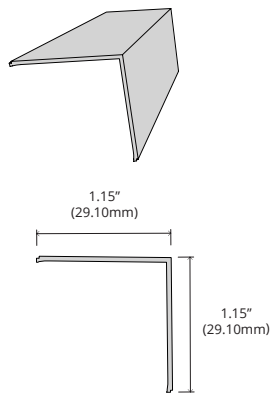

CHW-C-3030S-CF

Frosted Lens