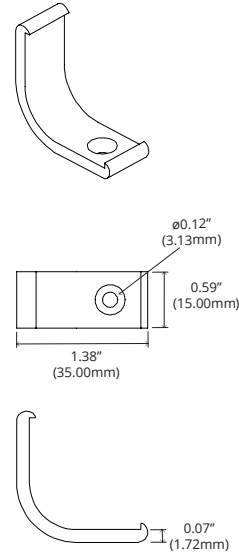

PHYSICAL

Description	45 degree channel with square lens.
Material	Anodized Aluminum
Lens Cover	Polycarbonate
Width	A: 1.18" (30.00mm)
Inner Width	B: 0.78" (20.20mm)
Height	C: 1.18" (30.00mm)
Overall Height w/ Mounting Clip	D: 1.29" (32.77mm)
Overall Width w/ Mounting Clip	E: 1.29" (32.77mm)
Length	2 meters

PART NUMBER BUILDER

SERIES	+	CHANNEL TYPE	+	DIMENSIONS	+	LENS	+	FINISH
CHW = Channel Wide		C = Corner Mount Channel		3030 = H 30.00mm x W 30.00mm		2C = Clear Lens 2F = Frosted Lens 2M = Milky Lens		SL = Satin Silver *MB = Matte Black Anodized *BZ = Deep Bronze Anodized *WH = White Powder Coat *GY = Gray Powder Coat *BL = Blue Powder Coat *RD = Red Powder Coat *YL = Yellow Powder Coat *CH = Chrome *CR = Custom RAL Powder Coat

ACCESSORIES

CHW-C-3030S-EC

Plastic End Cap

CHW-C-3030S-ECH

Plastic End Cap w/Hole

CHW-C-3030S-MC

Mounting Clip

CHW-C-3030S-CC