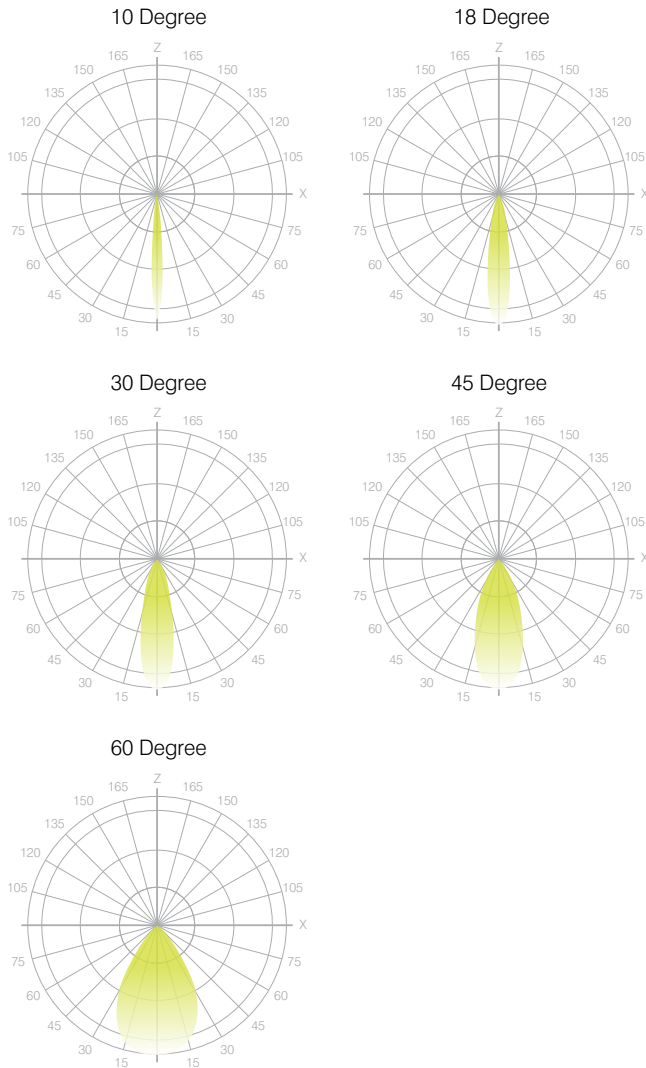

LETO 44 PLUS WM SML

WALL MOUNT LED DOWNLIGHT

Senso's in-house photometric testing ensures that our lighting design can match your needs precisely. Our Goniophotometer and testing lab produces on-demand photometry files based on any specified fixture, including LM-79 Test reports, IES Files, and CRI/CCT measurements. See Sensolighting.com for more information.

*Full photometric Reports and IES files available for every configuration

Leto 44 Light Distribution

Color Metrics

TM 30-15

Our clients deserve the best information possible about their lighting choices. That's why Senso has invested in the Illuminating Engineering Society (IES) TM 30-15, a new system that measures an LED light source's color rendering properties. Using Senso's state-of-the-art goniophotometer, this method identifies the optimal light source for your project and helps evaluate the trade-offs between efficacy and color rendering. Senso can provide TM 30-15 data for all of our products.

*Full Color Metric Info Available at Sensolighting.com

LED Module Performance

Output: Up to 110 lumen/Watt

Efficacy: Color consistency within a 3-MacAdam Ellipse

CCT: 2500K - 6500K

Color Rendering: 93+ CRI

Min. R Values: R⁹ - 60 R^f - 90 R^a - 100

Driver and Power Consumption

Dimming: 1% dimming standard with 0.1% option

Casambi wireless control available

Ripple: Industry leading Low ripple

Efficiency: Power Factor >0.9

Efficiency over 85%

Class 2 output for safety

Installation: Canopy or remote mounted

Lumen Option	700lm	1000lm	1500lm	2000lm
Fixture Wattage	6.1W	9.1W	14W	19.8W
Delivered Lumen	656lm	1035lm	1539lm	1917lm