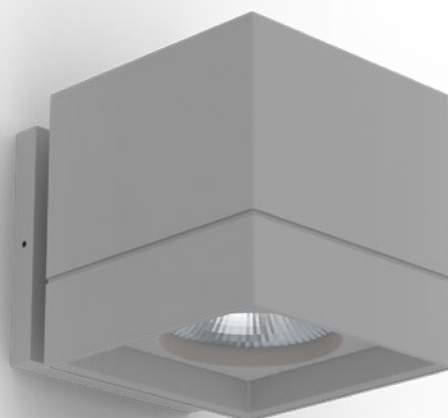

LETO 44 PLUS WM SML

WALL MOUNT LED DOWNLIGHT

Leto 44 Plus WM SML - Wall Mount LED Light. Leto 44 Plus WM SML is a short wall mounted cylinder LED fixture designed to provide a space with indirect down lighting. It is the perfect solution for creating subtle light in your space without distracting from your design.

Ordering Code

Fixture	713							
	1	2	3	4	5	6	7	8
Driver			--	--				
	1	2	3	4				

Product Specifications

SAMPLE: Fixture **711 - A90 - 610 - 27 - 07 - AR - 08 - 02** | Driver **STD - 120 - A90 - 07**

1 - Model	2 - LED	3 - Optic		4 - CCT	5 - Lumen	6 - Accessory
713 · Leto 44 Plus Small Wall Mount	A90 · 93+ CRI Accuracy	<i>Faceted</i>	<i>Smooth</i>	25 · 2500K	07 · 700 (6.1W)	00 · No Accessory
		610 · 10°	630S · 30°	27 · 2700K	10 · 1000 (9.1W)	DL · Diffusing Lens
		618 · 18°	645S · 45°	30 · 3000K	15 · 1500 (14W)	HO · Honeycomb
		630 · 30°		35 · 3500K	20 · 2000 (19.8W)	SL · Solite Lens
		645 · 45°		40 · 4000K		
		660 · 60°		65 · 6500K		

LETO 44 PLUS WM SML

WALL MOUNT LED DOWNLIGHT

Reflector

Faceted Reflector

Senso metal spun faceted reflectors are specifically designed to retain as much light as possible. This results in a more power efficient fixture with a higher delivered lumen.