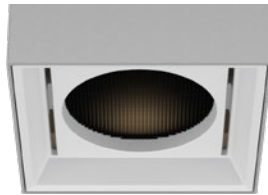

LETO 44 PLUS WM SML

WALL MOUNT LED DOWNLIGHT

Leto 44 Plus WM SML - Wall Mount LED Light. Leto 44 Plus WM SML is a short wall mounted cylinder LED fixture designed to provide a space with indirect down lighting. It is the perfect solution for creating subtle light in your space without distracting from your design.

LETO 44 PLUS WM SML

WALL MOUNT LED DOWNLIGHT

Reflector

Faceted Reflector

Senso metal spun faceted reflectors are specifically designed to retain as much light as possible. This results in a more power efficient fixture with a higher delivered lumen.

Dimensions

Accessories

Diffusing Lens

Honeycomb Mesh

Solite Lens

LETO 44 PLUS WM SML

WALL MOUNT LED DOWNLIGHT

Senso's in-house photometric testing ensures that our lighting design can match your needs precisely. Our Goniophotometer and testing lab produces on-demand photometry files based on any specified fixture, including LM-79 Test reports, IES Files, and CRI/CCT measurements. See Sensolighting.com for more information.