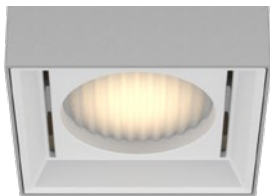

LETO 44 PLUS WM SML

WALL MOUNT LED DOWNLIGHT

Leto 44 Plus WM SML - Wall Mount LED Light. Leto 44 Plus WM SML is a short wall mounted cylinder LED fixture designed to provide a space with indirect down lighting. It is the perfect solution for creating subtle light in your space without distracting from your design.

LETO 44 PLUS WM SML

WALL MOUNT LED DOWNLIGHT

Reflector

Faceted Reflector

Senso metal spun faceted reflectors are specifically designed to retain as much light as possible. This results in a more power efficient fixture with a higher delivered lumen.

Dimensions

Accessories

Diffusing Lens

Honeycomb Mesh

Solite Lens

LETO 44 PLUS WM SML

WALL MOUNT LED DOWNLIGHT

Senso's in-house photometric testing ensures that our lighting design can match your needs precisely. Our Goniophotometer and testing lab produces on-demand photometry files based on any specified fixture, including LM-79 Test reports, IES Files, and CRI/CCT measurements. See Sensolighting.com for more information.