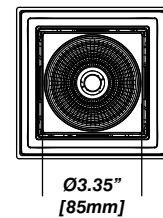

Dimensions