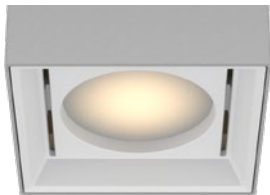

LETO 44 PLUS WM SML

WALL MOUNT LED DOWNLIGHT

Leto 44 Plus WM SML - Wall Mount LED Light. Leto 44 Plus WM SML is a short wall mounted cylinder LED fixture designed to provide a space with indirect down lighting. It is the perfect solution for creating subtle light in your space without distracting from your design.

LETO 44 PLUS WM SML

WALL MOUNT LED DOWNLIGHT

Reflector

Faceted Reflector

Senso metal spun faceted reflectors are specifically designed to retain as much light as possible. This results in a more power efficient fixture with a higher delivered lumen.

Installation

- Mounting plate included
- Easy, single motion installation method

Construction / Finish

- High quality, scratch resistant powder coated finish in standard, premium or custom colors
- Aluminum extruded Body
- Made in Canada

Dimensions

Accessories

Diffusing Lens

Honeycomb Mesh

Solite Lens

LETO 44 PLUS WM SML

WALL MOUNT LED DOWNLIGHT

Senso's in-house photometric testing ensures that our lighting design can match your needs precisely. Our Goniophotometer and testing lab produces on-demand photometry files based on any specified fixture, including LM-79 Test reports, IES Files, and CRI/CCT measurements. See Sensolighting.com for more information.