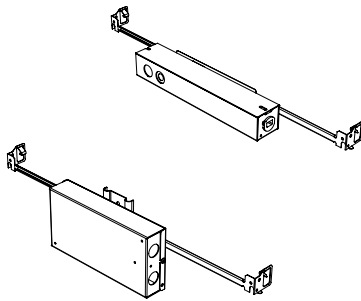

Installation

- For new and retrofit installations
- Holds in place with two spring clips
- Simple connection between fixture and driver via quick connect
- Available in wet rated version.

Construction / Finish

Dimension

Included

Unless specified otherwise, this is provided as standard

- Bar hanger** • Length: from 14-3/16" to 26"
- Driver with enclosure** • Galvanized steel enclosure
- Security wire** • Flexible aircraft cable, 12" long
 - Easy to clip snap body included

* driver can be installed either:

(A) laying on top of ceiling. (B) mounted to the bar hanger and fixed to the ceiling. (C) remote from the fixture, with the bar hanger still used if desired to secure the fixture