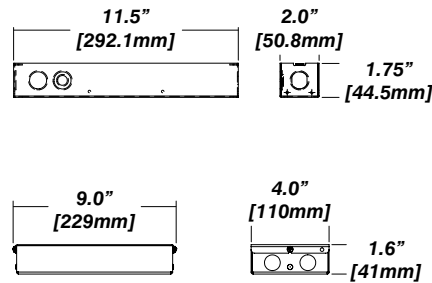

Standard Senso Housing - 910

Dimension

Included

Unless specified otherwise, this is provided as standard

- **Bar hanger** • Length: from 14-3/16" to 26"
- **Driver with enclosure** • Galvanized steel enclosure
- **Security wire** • Flexible aircraft cable, 12" long
  - Easy to clip snap body included

* driver can be installed either:

(A) laying on top of ceiling. (B) mounted to the bar hanger and fixed to the ceiling. (C) remote from the fixture, with the bar hanger still used if desired to secure the fixture

New Construction - 915

Dimension

Included

- **Plaster Frame** • Galvanized steel construction with cut-out to
- **Bar hanger** • Length: from 14-3/16" to 26"
- **Security wire** • Flexible aircraft cable, 12" long
  - Easy to clip snap body included