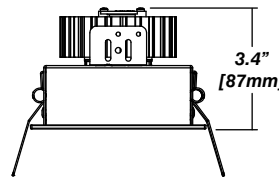

*Full Color Metric Info Available at Sensolighting.com

LED Module Performance

Output: Up to 109 lumen/Watt

Efficacy: Color consistency within a 3-MacAdam Ellipse

CCT: 2500K - 6500K

Color Rendering: 93+ CRI

Min. R Values: R⁹ - 60 R^f - 90 R^a - 100

Driver and Power Consumption

Dimming: 1% dimming standard with 0.1% option
Casambi wireless control available

Ripple: Industry leading Low ripple

Efficiency: Power Factor >0.9

Efficiency over 85%

Class 2 output for safety

Installation: Remote mounted

Lumen Option	700lm	1000lm	1500lm	2000lm	3000lm
Fixture Wattage	6.1W	9.1W	14W	19.8W	29.4W
Delivered Lumen	664lm	984lm	1478lm	2021lm	3027lm

Installation

- For new and retrofit installations
- Holds in place with two spring clips
- Simple connection between fixture and driver via quick connect
- Available in wet rated version.

Construction / Finish

- Custom finishes are available
- Cast Aluminum Trim and Steel Casing
- Made in Canada

Dimensions