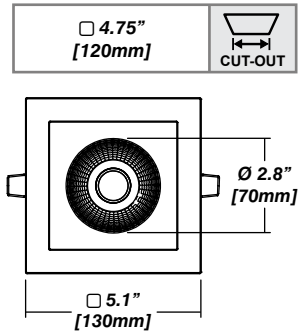

*Full Color Metric Info Available at Sensolighting.com

LED Module Performance

Output: Up to 109 lumen/Watt

Efficacy: Color consistency within a 3-MacAdam Ellipse

CCT: 2500K - 6500K

Color Rendering: 93+ CRI

Min. R Values: R⁹ - 60 R^f - 90 R^a - 100

Driver and Power Consumption

Dimming: 1% dimming standard with 0.1% option
Casambi wireless control available

Ripple: Industry leading Low ripple

Efficiency: Power Factor >0.9

Efficiency over 85%

Class 2 output for safety

Installation: Remote mounted

Lumen Option	700lm	1000lm	1500lm	2000lm	3000lm
Fixture Wattage	6.1W	9.1W	14W	19.8W	29.4W
Delivered Lumen	664lm	984lm	1478lm	2021lm	3027lm

Installation

- For new and retrofit installations
- Holds in place with two spring clips
- Simple connection between fixture and driver via quick connect
- Available in wet rated version.

Construction / Finish

- Custom finishes are available
- Cast Aluminum Trim and Steel Casing
- Made in Canada

Dimensions