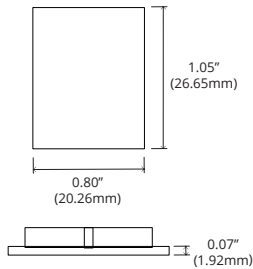

ACCESSORIES

CHW-SH-2027-EC

Plastic End Cap