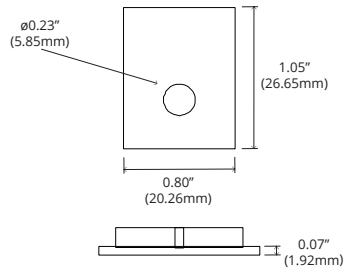

PHYSICAL

Description	Small surface mounted or hanging channel with wrap around lens.
Material	Anodized Aluminum
Lens Cover	Polycarbonate
Width	A: 0.79" (20.30mm)
Inner Width	B: 0.66" (16.70mm)
Height	C: 1.06" (27.00mm)
Lens Height	D: 0.76" (19.50mm)
Length	2 meters
Accessory	Endcaps/Clips

PART NUMBER BUILDER

SERIES	+	CHANNEL TYPE	+	DIMENSIONS	+	LENS	+	FINISH
CHW = Channel Wide		S = Surface Mounted H = Hanging Channel		2027 = H 27.00mm x W 20.00mm		2C = Clear Lens 2F = Frosted Lens 2M = Milky Lens		SL = Satin Silver *MB = Matte Black Anodized *BZ = Deep Bronze Anodized *WH = White Powder Coat *GY = Gray Powder Coat *BL = Blue Powder Coat *RD = Red Powder Coat *YL = Yellow Powder Coat *CH = Chrome *CR = Custom RAL Powder Coat

*Special order finishes may increase order lead time and incur an added cost

ACCESSORIES

CHW-SH-2027-EC

Plastic End Cap

CHW-SH-2027-ECH

Plastic End Cap w/Hole

CHW-SH-2027-HHK

Hanging Hardware