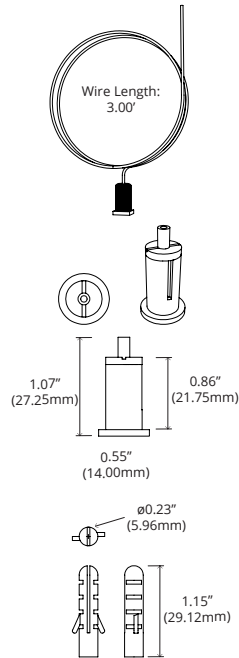

PHYSICAL

Description	Small surface mounted or hanging channel with wrap around lens.
Material	Anodized Aluminum
Lens Cover	Polycarbonate
Width	A: 0.79" (20.30mm)
Inner Width	B: 0.66" (16.70mm)
Height	C: 1.06" (27.00mm)
Lens Height	D: 0.76" (19.50mm)
Length	2 meters
Accessory	Endcaps/Clips

PART NUMBER BUILDER

SERIES	+	CHANNEL TYPE	+	DIMENSIONS	+	LENS	+	FINISH
CHW = Channel Wide		S = Surface Mounted H = Hanging Channel		2027 = H 27.00mm x W 20.00mm		2C = Clear Lens 2F = Frosted Lens 2M = Milky Lens		SL = Satin Silver *MB = Matte Black Anodized *BZ = Deep Bronze Anodized *WH = White Powder Coat *GY = Gray Powder Coat *BL = Blue Powder Coat *RD = Red Powder Coat *YL = Yellow Powder Coat *CH = Chrome *CR = Custom RAL Powder Coat

*Special order finishes may increase order lead time and incur an added cost

ACCESSORIES

CHW-SH-2027-EC

Plastic End Cap

CHW-SH-2027-ECH

Plastic End Cap w/Hole

CHW-SH-2027-HHK

Hanging Hardware