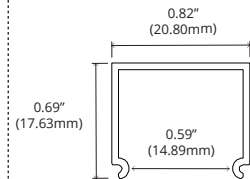

CHW-SH-2027-CC

Clear Lens