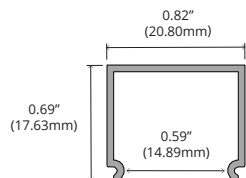

CHW-SH-2027-CM

Milky Lens