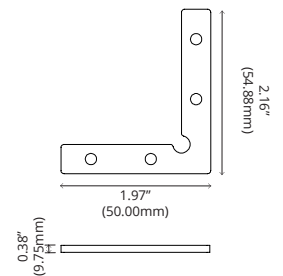

PHYSICAL

Description	Small surface mounted or hanging channel with wrap around lens.
Material	Anodized Aluminum
Lens Cover	Polycarbonate
Width	A: 0.79" (20.30mm)
Inner Width	B: 0.66" (16.70mm)
Height	C: 1.06" (27.00mm)
Lens Height	D: 0.76" (19.50mm)
Length	2 meters
Accessory	Endcaps/Clips

*Special order finishes may increase order lead time and incur an added cost

ACCESSORIES

CHW-SH-2027-EC

Plastic End Cap

CHW-SH-2027-ECH

Plastic End Cap w/Hole

CHW-SH-2027-HHK

Hanging Hardware

CHW-SH-2027-CC

Clear Lens

CHW-SH-2027-CF

Frosted Lens

CHW-SH-2027-CM

Milky Lens

CHW-SH-BS

Bracket Straight

CHW-SH-B90F

Bracket 90° Flat

ACCESSORIES

CHW-SH-B90R

Bracket 90° Raised