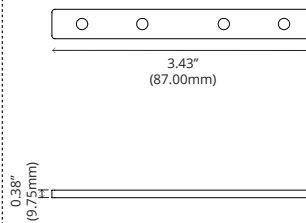

PHYSICAL

Description	Small surface mounted or hanging channel with wrap around lens.
Material	Anodized Aluminum
Lens Cover	Polycarbonate
Width	A: 0.79" (20.30mm)
Inner Width	B: 0.66" (16.70mm)
Height	C: 1.06" (27.00mm)
Lens Height	D: 0.76" (19.50mm)
Length	2 meters
Accessory	Endcaps/Clips

CHW-SH-2027-CC

Clear Lens

CHW-SH-2027-CF

Frosted Lens

CHW-SH-2027-CM

Milky Lens

CHW-SH-BS

Bracket Straight