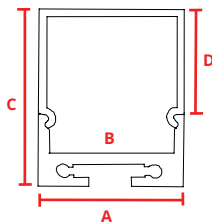

DIMENSIONS

*Must specify for hanging or surface mount application.

FINISH

Satin Silver	Red Powder Coat*
Deep Bronze Anodized*	Gray Powder Coat*
Matte Black Anodized*	Chrome*
White Powder Coat*	Custom RAL Powder Coat*
Blue Powder Coat*	

*Special order finishes may increase order lead time and incur an added cost

ACCESSORIES

PART

Plastic End Cap	CHW-SH-2027-EC
Plastic End Cap w/Hole	CHW-SH-2027-ECH
Hanging Hardware	CHW-SH-MW
Clear Lens	CHW-SH-2027-CC
Frosted Lens	CHW-SH-2027-CF
Milky Lens	CHW-SH-2027-CM
Bracket Straight	CHW-SH-BS
Bracket 90° Flat	CHW-SH-B90F
Bracket 90° Raised	CHW-SH-B90R

COMPATIBLE FLEX PRODUCTS

Not Blended

Blended w/Milky Lens

FLEX DC 15		FLEX DC 22	
FLEX DC 30		FLEX DC 44	
FLEX DC 88 <i>Fits IP40 only</i>		FLEX 44 RGBA/W <i>Fits IP40 only</i>	
FLEX DC QUAD <i>Fits IP40 only</i>		FLEX STP 73 <i>IP20 only</i>	
FLEX STP RGBW <i>IP20 only</i>		FLEX STP VARIABLE WHITE <i>IP20 only</i>	
FLEX DC VARIABLE WHITE		FLEX STP 40 <i>IP20 only</i>	
FLEX STP 20 <i>IP20 only</i>			

PART NUMBER BUILDER

SERIES	+	CHANNEL TYPE	+	DIMENSIONS	+	LENS	+	FINISH
CHW = Channel Wide		S = Surface Mounted H = Hanging Channel		2027 = H 27.00mm x W 20.00mm		2C = Clear Lens 2F = Frosted Lens 2M = Milky Lens		SL = Satin Silver *MB = Matte Black Anodized *BZ = Deep Bronze Anodized *WH = White Powder Coat *GY = Gray Powder Coat *BL = Blue Powder Coat *RD = Red Powder Coat *YL = Yellow Powder Coat *CH = Chrome *CR = Custom RAL Powder Coat

*Special order finishes may increase order lead time and incur an added cost