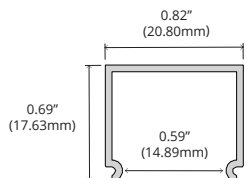

CHW-SH-2027-CF

Frosted Lens