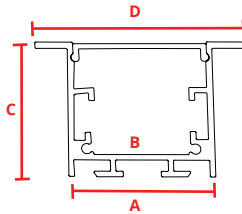

PHYSICAL

Description	Wide and deep recessed channel. Eliminates visible LED nodes for most FLEXDC products when used with a milky lens. Can be securely and conveniently mounted with CHW-R-4435-SC spring clip.
Material	Anodized Aluminum
Lens Cover	Polycarbonate
Width	A: 1.39" (35.25mm)
Inner Width	B: 0.96" (24.50mm)
Height	C: 1.39" (35.25mm)
Flange Width	D: 2.00" (51.04mm)
Length	2 meters

DIMENSIONS

FINISH

Satin Silver	*White Powder Coat
Deep Bronze	*Custom RAL Powder Coat
*Matte Black	*Chrome

*Special order finishes may increase order lead time and incur an added cost

ACCESSORIES

PART

Anodized Aluminum End Cap	CHW-R-4435-EC
Anodized Aluminum End Cap w/Hole	CHW-R-4435-ECH
Spring Clip	CHW-R-4435-SC
Milky Lens	CHW-R-4435-CM
Bracket Straight	CHW-S-XX35-B5
Bracket 90° Raised	CHW-S-XX35-B90R
Bracket 90° Flat	CHW-S-XX35-B90F
End Cap for FLEX AC	CHW-R-4435-ECAC
Snap Mounting Channel	CHW-X-XX35-ACP

PART NUMBER BUILDER

SERIES	+	CHANNEL TYPE	+	DIMENSIONS	+	LENS	+	FINISH
CHW = Channel Wide		R = Recessed Channel		4435 = H 35.00mm x W 44.00mm		2M = Milky Lens		SL = Satin Silver *MB = Matte Black Anodized *BZ = Deep Bronze Anodized *WH = White Powder Coat *GY = Gray Powder Coat *BL = Blue Powder Coat *RD = Red Powder Coat *YL = Yellow Powder Coat *CH = Chrome *CR = Custom RAL Powder Coat