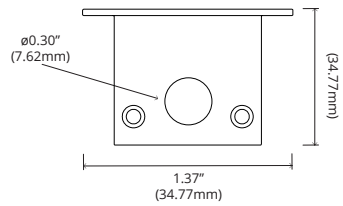

CHW-R-4435-ECH

Anodized Aluminum
End Cap w/Hole