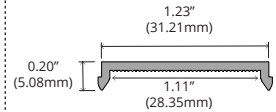

PART NUMBER BUILDER

SERIES	+	CHANNEL TYPE	+	DIMENSIONS	+	LENS	+	FINISH
CHW = Channel Wide		R = Recessed Channel		4435 = H 35.00mm x W 44.00mm		2M = Milky Lens		SL = Satin Silver *MB = Matte Black Anodized *BZ = Deep Bronze Anodized *WH = White Powder Coat *GY = Gray Powder Coat *BL = Blue Powder Coat *RD = Red Powder Coat *YL = Yellow Powder Coat *CH = Chrome *CR = Custom RAL Powder Coat

CHW-R-4435-CM

Milky Lens

0.20"
(5.08mm)

CHW-S-XX35-BS

Bracket Straight

CHW-S-XX35-B90R

Bracket 90° Raised

CHW-R-4435-JB