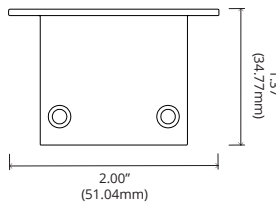

ACCESSORIES

CHW-R-4435-EC

Anodized Aluminum
End Cap