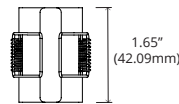

PHYSICAL

Description	Wide and deep recessed channel. Eliminates visible LED nodes for most FLEXDC products when used with a milky lens. Can be securely and conveniently mounted with CHW-R-4435-SC spring clip.
Material	Anodized Aluminum
Lens Cover	Polycarbonate
Width	A: 1.39" (35.25mm)
Inner Width	B: 0.96" (24.50mm)
Height	C: 1.39" (35.25mm)
Flange Width	D: 2.00" (51.04mm)
Length	2 meters

PART NUMBER BUILDER

SERIES	+	CHANNEL TYPE	+	DIMENSIONS	+	LENS	+	FINISH
CHW = Channel Wide		R = Recessed Channel		4435 = H 35.00mm x W 44.00mm		2M = Milky Lens		SL = Satin Silver *MB = Matte Black Anodized *BZ = Deep Bronze Anodized *WH = White Powder Coat *GY = Gray Powder Coat *BL = Blue Powder Coat *RD = Red Powder Coat *YL = Yellow Powder Coat *CH = Chrome *CR = Custom RAL Powder Coat

*Special order finishes may increase order lead time and incur an added cost

ACCESSORIES

CHW-R-4435-EC

Anodized Aluminum
End Cap

CHW-R-4435-ECH

Anodized Aluminum
End Cap w/Hole

CHW-R-4435-SC

Spring Clip

CHW-R-4435-CM

Milky Lens

0.20"
(5.08mm)

CHW-S-XX35-BS

Bracket Straight

CHW-S-XX35-B90R

Bracket 90° Raised

CHW-R-4435-JB