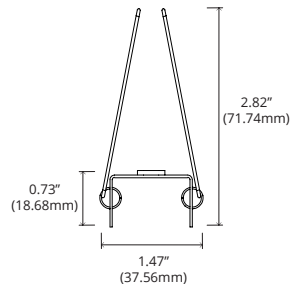

PHYSICAL

Description	Wide and deep recessed channel. Eliminates visible LED nodes for most FLEXDC products when used with a milky lens. Can be securely and conveniently mounted with CHW-R-4435-SC spring clip.
Material	Anodized Aluminum
Lens Cover	Polycarbonate
Width	A: 1.39" (35.25mm)
Inner Width	B: 0.96" (24.50mm)
Height	C: 1.39" (35.25mm)
Flange Width	D: 2.00" (51.04mm)
Length	2 meters

CHW-R-4435-CM

Milky Lens

0.20"
(5.08mm)

CHW-S-XX35-BS

Bracket Straight

CHW-S-XX35-B90R

Bracket 90° Raised

CHW-R-4435-JB