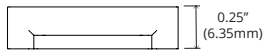

ACCESSORIES

CHS-R-1208-EC

Anodized Aluminum
End Cap