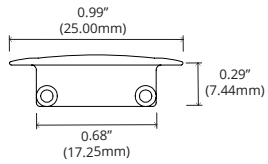

ACCESSORIES

CHS-R-1208-EC

Anodized Aluminum
End Cap