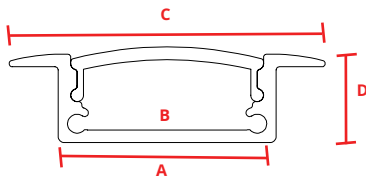

## PHYSICAL

<b>Description</b>	Slim and shallow recessed channel.
<b>Material</b>	Anodized Aluminum
<b>Lens Cover</b>	Polycarbonate
<b>Width</b>	<b>A:</b> 0.68" (17.25mm)
<b>Inner Width</b>	<b>B:</b> 0.50" (12.59mm)
<b>Flange Width</b>	<b>C:</b> 0.98" (25.00mm)
<b>Height</b>	<b>D:</b> 0.34" (8.60mm)
<b>Length</b>	2 meters

## DIMENSIONS