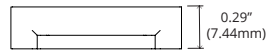

CHS-R-1208-ECH

Anodized Aluminum
End Cap w/Hole