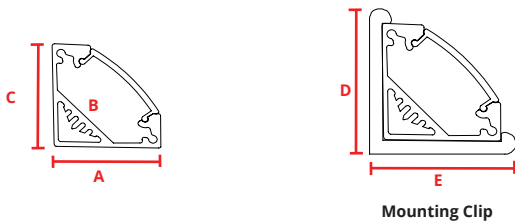

DIMENSIONS

*See Physical for correlating dimensions

FINISH

Satin Silver	Red Powder Coat*
Deep Bronze Anodized*	Gray Powder Coat*
Matte Black Anodized*	Chrome*
White Powder Coat*	Custom RAL Powder Coat*
Blue Powder Coat*	

*Special order finishes may increase order lead time and incur an added cost

ACCESSORIES

PART

Anodized Aluminum End Cap	CHS-C-1919-EC
Anodized Aluminum End Cap w/hole	CHS-C-1919-ECH
Mounting Clip	CHS-C-1919-MC
Clear Lens	CHS-12mm-CC
Frosted Lens	CHS-12mm-CF
Milky Lens	CHS-12mm-CM

COMPATIBLE FLEX PRODUCTS

Not Blended

Blended w/Milky Lens

FLEX DC 15		FLEX DC 22	
		<i>Fits IP40 only</i>	
FLEX DC 30		FLEX DC 44	
		<i>Fits IP40 only</i>	
FLEX DC 44 RGBW		FLEX DC QUAD	
<i>Fits IP40 only</i>		<i>Fits IP40 only</i>	
FLEX STP 73		FLEX STP RGBW	
<i>IP20 only</i>		<i>IP20 only</i>	
FLEX STP VARIABLE WHITE		FLEX DC VARIABLE WHITE	
<i>IP20 only</i>		<i>Fits IP40 only</i>	
FLEX STP 40		FLEX STP 20	
<i>IP20 only</i>		<i>IP20 only</i>	

PART NUMBER BUILDER

SERIES	+	CHANNEL TYPE	+	DIMENSIONS	+	LENS	+	FINISH
CHS = Channel Slim		C = Corner Mount Channel		1919 = H 19.00mm x W 19.00mm		2C = Clear Lens 2F = Frosted Lens 2M = Milky Lens		SL = Satin Silver *MB = Matte Black Anodized *BZ = Deep Bronze Anodized *WH = White Powder Coat *GY = Gray Powder Coat *BL = Blue Powder Coat *RD = Red Powder Coat *YL = Yellow Powder Coat *CH = Chrome *CR = Custom RAL Powder Coat

*Special order finishes may increase order lead time and incur an added cost