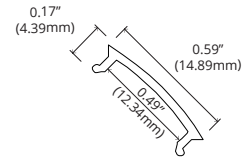

CHS-C-1919-CC

Clear Lens