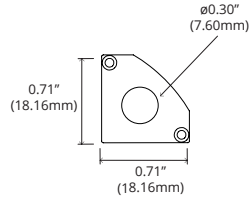

CHS-C-1919-ECH

Anodized Aluminum
End Cap w/Hole