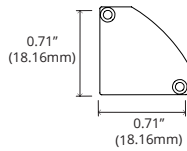

ACCESSORIES

CHS-C-1919-EC

Anodized Aluminum
End Cap