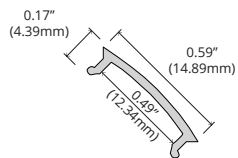

CHS-C-1919-CF

Frosted Lens