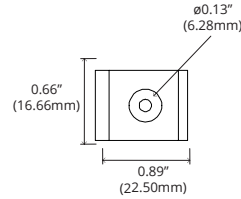

CHS-C-1919-MC

Mounting Clip