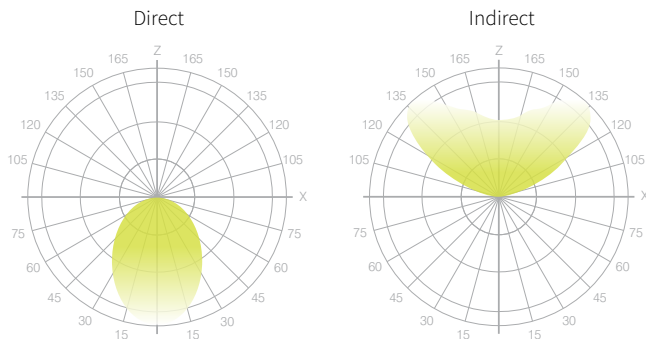

## Light Engine

- High Efficacy:** Up to 100 lumen/Watt
- Color Options (CCT):** 2700K, 3000K, 3500K, 4000K
- Color Consistency:** 3-step MacAdam Ellipse
- Color Rendering (CRI):** 90+
- Lumen Maintenance:** 100,000 hours (L-70 @ 25 °C)

## Light Distribution

## Dimensions