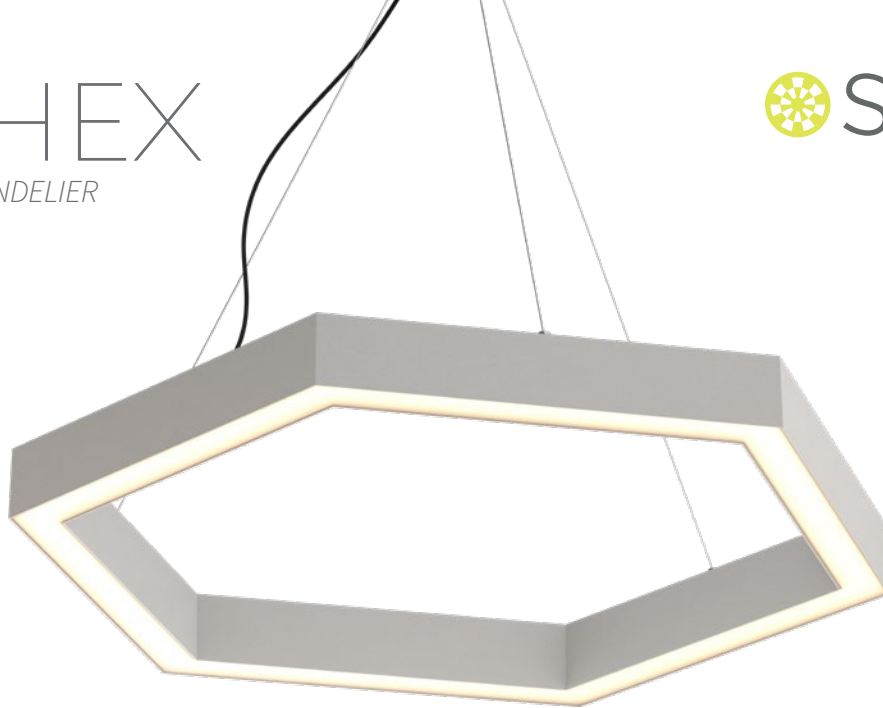

# Vesta HEX

HEXAGONAL SHAPED CHANDELIER

**Vesta Hex - Hexagon Shaped Chandelier.** Vesta Hex is a standalone chandelier based on our Vesta linear system. The six sides create beautiful direct and indirect light throughout a space. Sturdy, Canadian made construction means that Vesta Hex will remain a timeless part of your design.