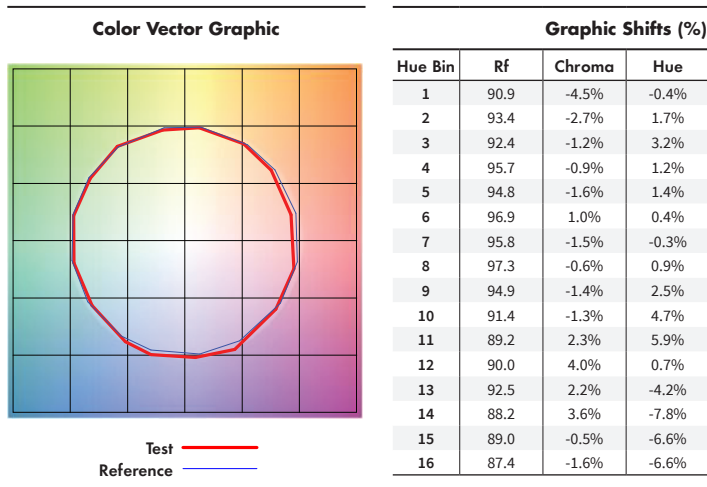

TM-30-15-Data

27K CCT

30K CCT

35K CCT

40K CCT