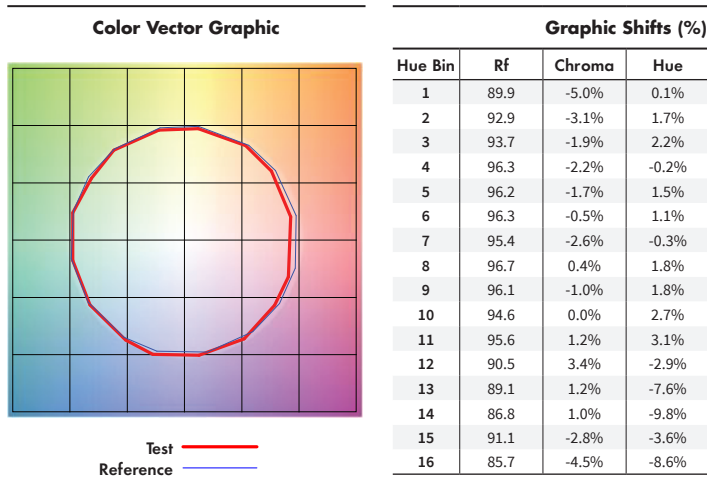

## Square Long Trackhead Photometry

15° Optic and Louver

30° Optic and Louver

60° Optic and Louver

15° Regressed Trim

## Square Short Trackhead Photometry

15° Optic and Louver

30° Optic and Louver

60° Optic and Louver

15° Regressed Trim

TM-30-15-Data

27K CCT

30K CCT