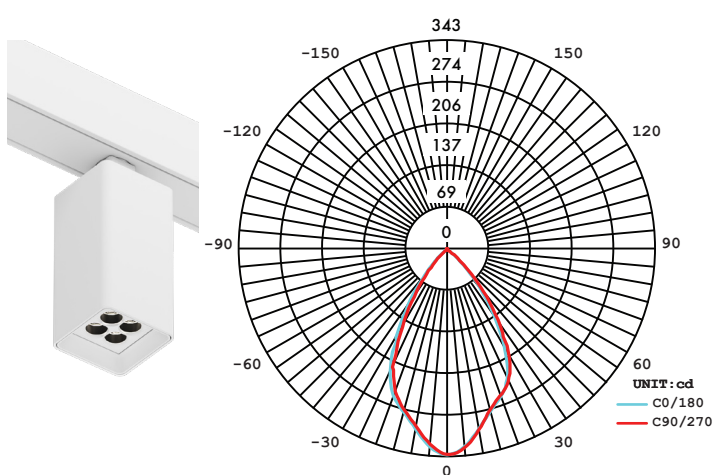

## Square Long Trackhead Photometry

15° Optic and Louver

30° Optic and Louver

60° Optic and Louver

15° Regressed Trim

## Square Short Trackhead Photometry

15° Optic and Louver

30° Optic and Louver

60° Optic and Louver

15° Regressed Trim

TM-30-15-Data

27K CCT

30K CCT