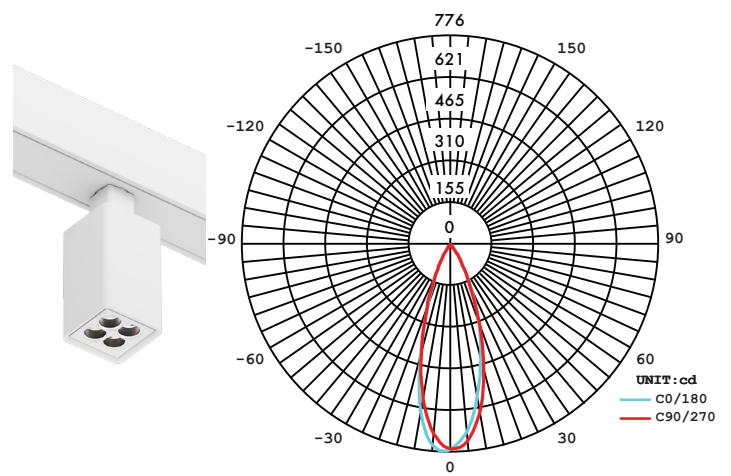

## Square Long Trackhead Photometry

15° Optic and Louver

30° Optic and Louver

60° Optic and Louver

15° Regressed Trim

## Square Short Trackhead Photometry

15° Optic and Louver

30° Optic and Louver

60° Optic and Louver

15° Regressed Trim

TM-30-15-Data

27K CCT

30K CCT