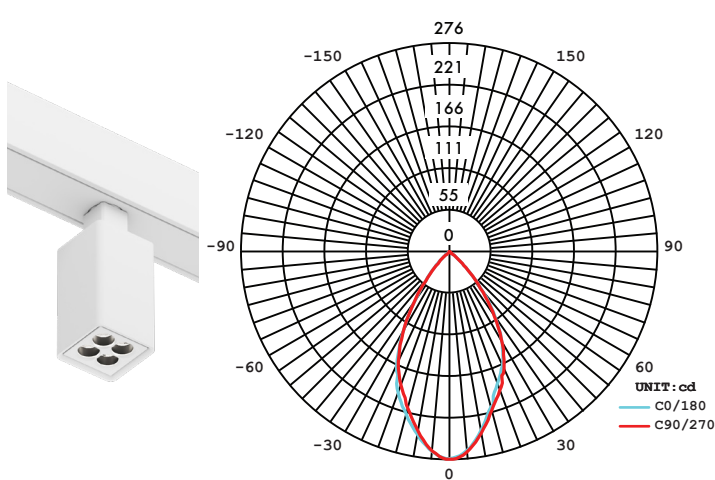

## Square Long Trackhead Photometry

15° Optic and Louver

30° Optic and Louver

60° Optic and Louver

15° Regressed Trim

## Square Short Trackhead Photometry

15° Optic and Louver

30° Optic and Louver

60° Optic and Louver

15° Regressed Trim

TM-30-15-Data

27K CCT

30K CCT