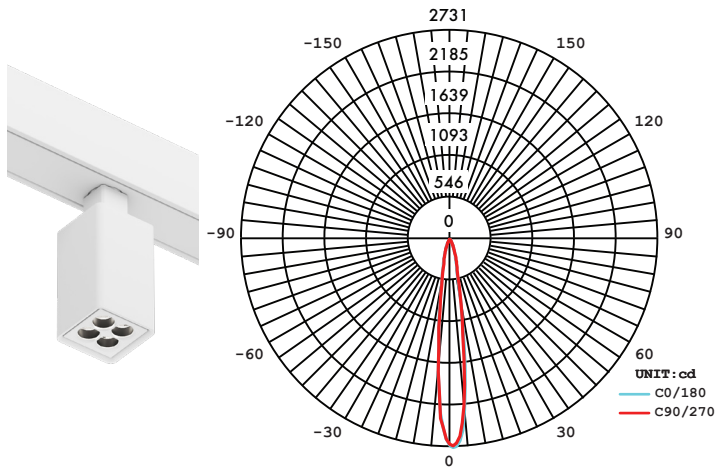

## Square Long Trackhead Photometry

15° Optic and Louver

30° Optic and Louver

60° Optic and Louver

15° Regressed Trim

## Square Short Trackhead Photometry

15° Optic and Louver

30° Optic and Louver

60° Optic and Louver

15° Regressed Trim

TM-30-15-Data

27K CCT

30K CCT