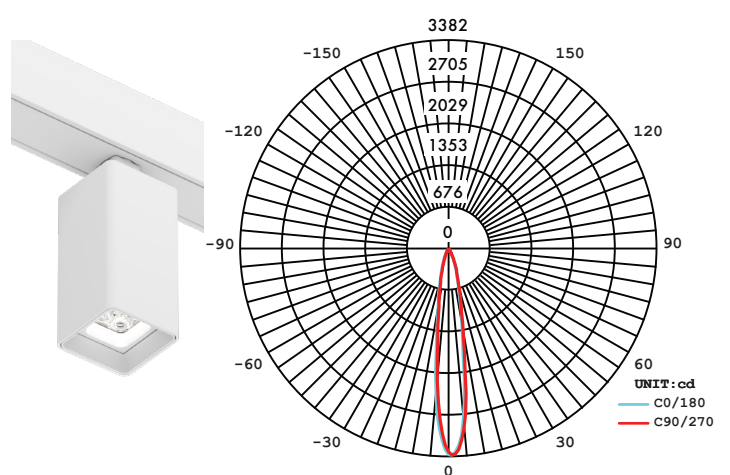

## Square Long Trackhead Photometry

15° Optic and Louver

30° Optic and Louver

60° Optic and Louver

15° Regressed Trim

## Square Short Trackhead Photometry

15° Optic and Louver

30° Optic and Louver

60° Optic and Louver

15° Regressed Trim

TM-30-15-Data

27K CCT

30K CCT