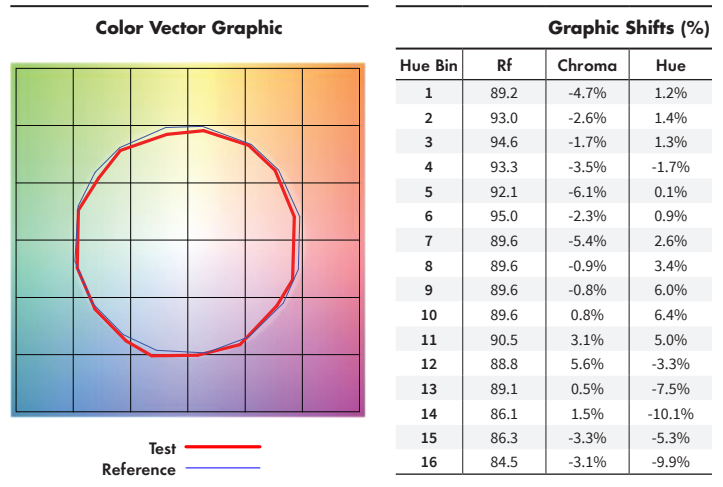

## Square Long Trackhead Photometry

15° Optic and Louver

30° Optic and Louver

60° Optic and Louver

15° Regressed Trim

## Square Short Trackhead Photometry

15° Optic and Louver

30° Optic and Louver

60° Optic and Louver

15° Regressed Trim

TM-30-15-Data

27K CCT

30K CCT