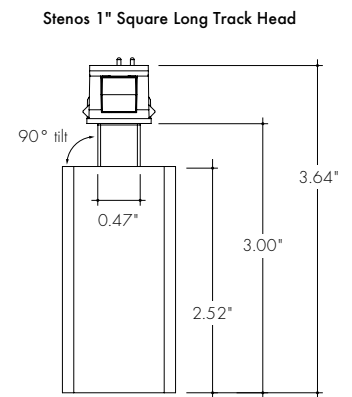

Track Head 1L

Track Head 1S

**Finish Options**

- Black
- White

**Technical Information**

SIZE	1L (Long)				1S (Short)			
	R15°	LV15	LV30	LV60	R15°	LV15	LV30	LV60
Lumen Output (3000K)	565 lm	443 lm	426 lm	341 lm	458 lm	339 lm	329 lm	260 lm
Beam Spread (FWHM)	15°	15°	30°	60°	15°	15°	30°	60°
CBCP	3382 cd	3255 cd	980 cd	343 cd	2792 cd	2731 cd	779 cd	277 cd
Power Consumption	6.6 W				5.2 W			
Efficacy	86 lm/W	67 lm/W	65 lm/W	52 lm/W	88 lm/W	65 lm/W	63 lm/W	50 lm/W
Aesthetic	Regressed Baffle	Louver			Regressed Baffle	Louver		

**Product Dimensions**

**Ordering Code**

MODEL	SIZE	TRIM	TYPE	CCT	OUTPUT	OPTIC	FINISH
SH - Stenos Head	1S - 1" Square Short (1.5") 1L - 1" Square Long (2.5")	TM - Track Mount	A - Adjustable 90° Tilt	27K - 2700K 30K - 3000K 35K - 3500K 40K - 4000K	SO - Standard	LV15 - 15° optic + Louver LV30 - 30° optic + Louver LV60 - 60° optic + Louver R15 - 15° optic Regressed Baffle	BK - Black WH - White