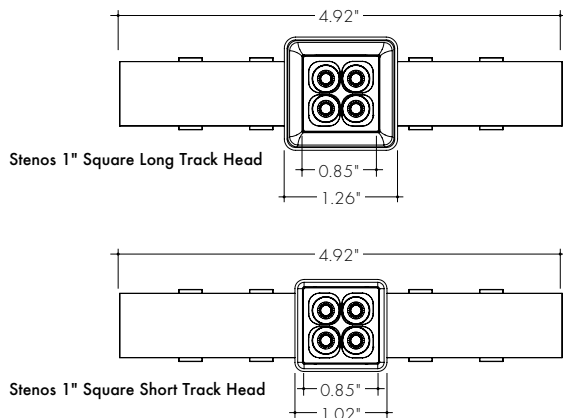

**Track Head Features**

- Flawless beam quality from a unique square micro optic form factor
- Modular field replaceable TIR optics available in 15°, 30°, and 60° beams
- One handed installation and removal for simple setup and reconfiguration
- Rotate track heads 180° to quickly change between track channel 1 and channel 2
- Available in two sizes and outputs, four CCTs
- L90 > 50k hours
- 24 VDC Class 2 power supply

Track Head 1L

Track Head 1S

**Finish Options**

- Black
- White

**Technical Information**

SIZE	1L (Long)				1S (Short)			
	R15°	LV15	LV30	LV60	R15°	LV15	LV30	LV60
Lumen Output (3000K)	565 lm	443 lm	426 lm	341 lm	458 lm	339 lm	329 lm	260 lm
Beam Spread (FWHM)	15°	15°	30°	60°	15°	15°	30°	60°
CBCP	3382 cd	3255 cd	980 cd	343 cd	2792 cd	2731 cd	779 cd	277 cd
Power Consumption	6.6 W				5.2 W			
Efficacy	86 lm/W	67 lm/W	65 lm/W	52 lm/W	88 lm/W	65 lm/W	63 lm/W	50 lm/W
Aesthetic	Regressed Baffle	Louver			Regressed Baffle	Louver		

**Product Dimensions**

**Ordering Code**

MODEL	SIZE	TRIM	TYPE	CCT	OUTPUT	OPTIC	FINISH
SH - Stenos Head	1S - 1" Square Short (1.5") 1L - 1" Square Long (2.5")	TM - Track Mount	A - Adjustable 90° Tilt	27K - 2700K 30K - 3000K 35K - 3500K 40K - 4000K	SO - Standard	LV15 - 15° optic + Louver LV30 - 30° optic + Louver LV60 - 60° optic + Louver R15 - 15° optic Regressed Baffle	BK - Black WH - White