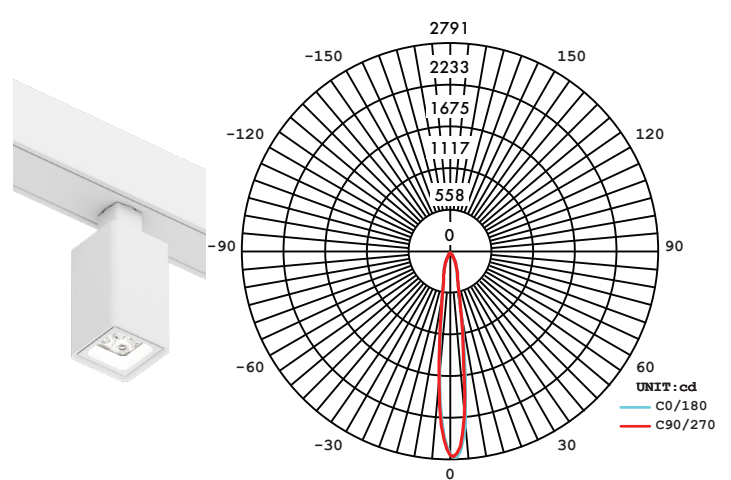

## Square Long Trackhead Photometry

15° Optic and Louver

30° Optic and Louver

60° Optic and Louver

15° Regressed Trim

## Square Short Trackhead Photometry

15° Optic and Louver

30° Optic and Louver

60° Optic and Louver

15° Regressed Trim

TM-30-15-Data

27K CCT

30K CCT