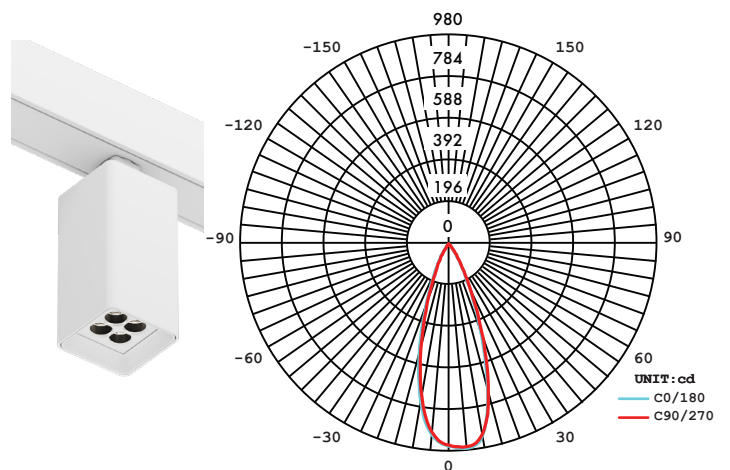

## Square Long Trackhead Photometry

15° Optic and Louver

30° Optic and Louver

60° Optic and Louver

15° Regressed Trim