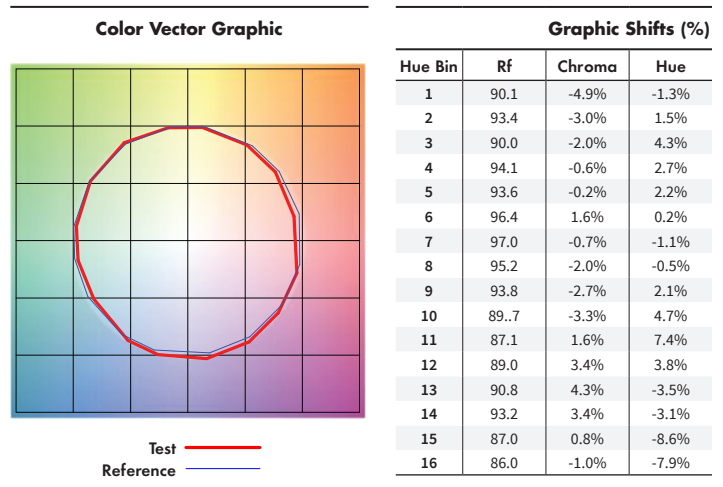

TM-30-15-Data

27K CCT

30K CCT

35K CCT

40K CCT