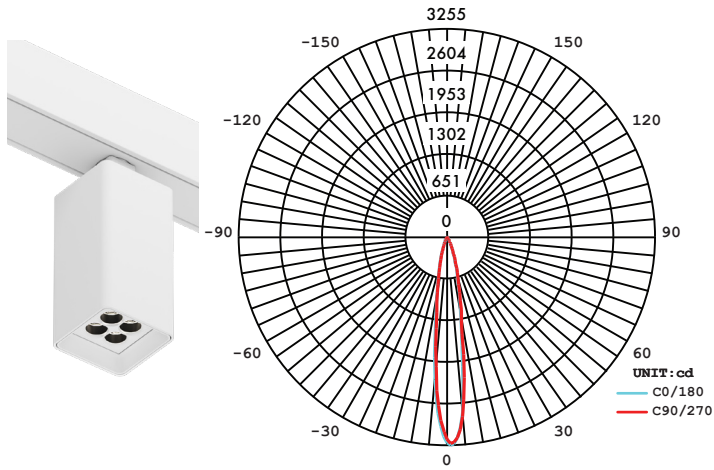

## Square Long Trackhead Photometry

15° Optic and Louver

30° Optic and Louver

60° Optic and Louver

15° Regressed Trim

## Square Short Trackhead Photometry

15° Optic and Louver

30° Optic and Louver

60° Optic and Louver

15° Regressed Trim

TM-30-15-Data

27K CCT

30K CCT