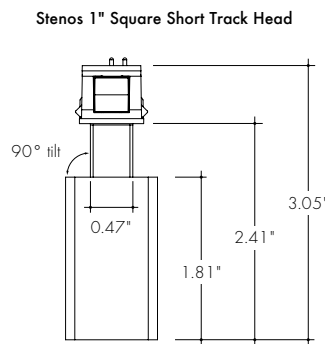

Track Head 1L

Track Head 1S

**Finish Options**

- Black
- White

**Technical Information**

SIZE	1L (Long)				1S (Short)			
	R15°	LV15	LV30	LV60	R15°	LV15	LV30	LV60
Lumen Output (3000K)	565 lm	443 lm	426 lm	341 lm	458 lm	339 lm	329 lm	260 lm
Beam Spread (FWHM)	15°	15°	30°	60°	15°	15°	30°	60°
CBCP	3382 cd	3255 cd	980 cd	343 cd	2792 cd	2731 cd	779 cd	277 cd
Power Consumption	6.6 W				5.2 W			
Efficacy	86 lm/W	67 lm/W	65 lm/W	52 lm/W	88 lm/W	65 lm/W	63 lm/W	50 lm/W
Aesthetic	Regressed Baffle	Louver			Regressed Baffle	Louver		

**Product Dimensions**

**Ordering Code**

MODEL	SIZE	TRIM	TYPE	CCT	OUTPUT	OPTIC	FINISH
SH - Stenos Head	1S - 1" Square Short (1.5") 1L - 1" Square Long (2.5")	TM - Track Mount	A - Adjustable 90° Tilt	27K - 2700K 30K - 3000K 35K - 3500K 40K - 4000K	SO - Standard	LV15 - 15° optic + Louver LV30 - 30° optic + Louver LV60 - 60° optic + Louver R15 - 15° optic Regressed Baffle	BK - Black WH - White