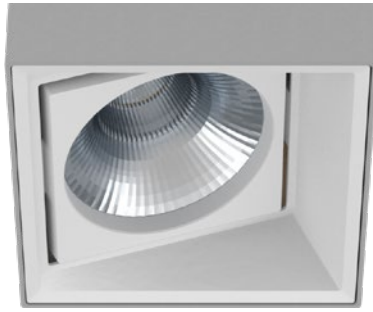

LETO 44 WM A LRG

ASYMMETRIC WALL MOUNT LED DOWNLIGHT

Leto 44 WM A LRG - Wall Mount asymmetric LED Downlight. Leto 44 WM A LRG is a wall mounted square LED fixture that casts light away from the wall filling your space with more functional indirect light.

1 - Model	2 - LED	3 - Optic	4 - CCT	5 - Lumen	6 - Accessory	7 - Body Color
719A · Leto 44 Large Asymmetric Wall Mount	A90 · 93+ CRI Accuracy	<i>Leto 44 A is equipped with a fixed beam spread. For other optics please contact SENSO.</i>	25 · 2500K 27 · 2700K 30 · 3000K 35 · 3500K 40 · 4000K 65 · 6500K	07 · 700 (6.1W) 10 · 1000 (9.1W) 15 · 1500 (14W)	DL · Diffusing Lens	Standard 01 · White 02 · Black 08 · Silver Premium 52 · Mocha 53 · Charcoal 54 · Cerulean 55 · Firebrick XX · RAL

3 - Voltage	4 - LED	5 - Lumen
120 · 120V 277 · 277V 347 · 347V ^{*2/4}	Same as Fixture	Same as Fixture

*1 120V only
*2 remote mount
*3 second driver required
*4 not available with ELDO, Lutron or DMX

LETO 44 WM A LRG

ASYMMETRIC WALL MOUNT LED DOWNLIGHT

Reflector

Faceted Reflector

SENSO metal spun faceted reflectors are specifically designed to retain as much light as possible. This results in a more power efficient fixture with a higher delivered lumen.