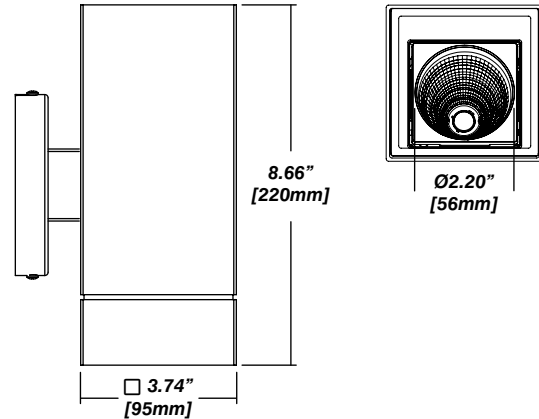

Dimensions

Senso Driver Housings

Single Remote Driver Housing

- Fits Standard, LCS or DIM drivers
- Galvanized steel enclosure
- For remote driver applications

Dimensions

Double Remote Driver Housing

- Fits all drivers
- Galvanized steel enclosure
- For remote driver applications