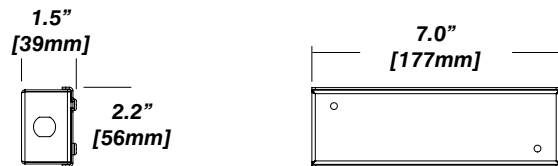

Dimensions

Senso Driver Housings

Single Remote Driver Housing

- Fits Standard, LCS or DIM drivers
- Galvanized steel enclosure
- For remote driver applications

Dimensions

Double Remote Driver Housing

- Fits all drivers
- Galvanized steel enclosure
- For remote driver applications