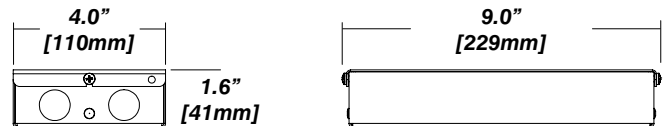

Dimensions

Senso Driver Housings

Single Remote Driver Housing

- Fits Standard, LCS or DIM drivers
- Galvanized steel enclosure
- For remote driver applications

Dimensions

Double Remote Driver Housing

- Fits all drivers
- Galvanized steel enclosure
- For remote driver applications