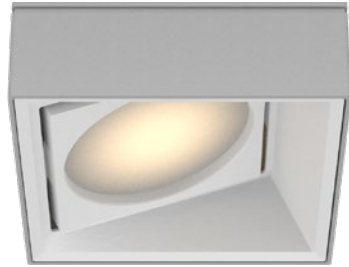

LETO 44 WM A LRG

ASYMMETRIC WALL MOUNT LED DOWNLIGHT

Leto 44 WM A LRG - Wall Mount asymmetric LED Downlight. Leto 44 WM A LRG is a wall mounted square LED fixture that casts light away from the wall filling your space with more functional indirect light.

1 - Model	2 - LED	3 - Optic	4 - CCT	5 - Lumen	6 - Accessory	7 - Body Color
719A · Leto 44 Large Asymmetric Wall Mount	A90 · 93+ CRI Accuracy	<i>Leto 44 A is equipped with a fixed beam spread. For other optics please contact SENSO.</i>	25 · 2500K 27 · 2700K 30 · 3000K 35 · 3500K 40 · 4000K 65 · 6500K	07 · 700 (6.1W) 10 · 1000 (9.1W) 15 · 1500 (14W)	DL · Diffusing Lens	Standard 01 · White 02 · Black 08 · Silver Premium 52 · Mocha 53 · Charcoal 54 · Cerulean 55 · Firebrick XX · RAL

ASYMMETRIC WALL MOUNT LED DOWNLIGHT

Reflector

Faceted Reflector

SENSO metal spun faceted reflectors are specifically designed to retain as much light as possible. This results in a more power efficient fixture with a higher delivered lumen.

Accessories

Diffusing Lens

Installation

- Mounting plate included
- Easy, single motion installation method

Construction / Finish

- High quality, scratch resistant powder coated finish in standard, premium or custom colors
- Aluminum extruded Body
- Made in Canada