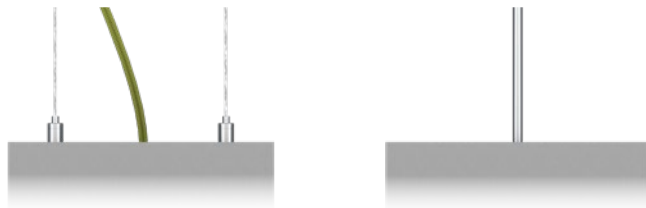

LETO 44 PLUS P MID

PENDANT LED DOWNLIGHT

Leto 44 Plus MID - Pendant LED Light. Solid and striking, the Leto 44 Plus MID is a rectangular pendant with dual suspension cables to prevent spinning. This creative fixture fits into modern spaces perfectly.

Square Canopy

2 Aircraft Cable
w/ Feed Cable

2 Powered
Aircraft Cable

Solid Stem

Hang Straight
Solid Stem

Suspension

Double Aircraft Cable

Suspended by Solid Stem

Powered Aircraft

Body Accessories

Diffusing Lens

Honeycomb Mesh

Solite Lens

Installation

- The included canopy fits on a standard junction box
- Height adjustable aircraft cable, feed cable or solid stem suspension (specify height) included
- Electrical feed cable included