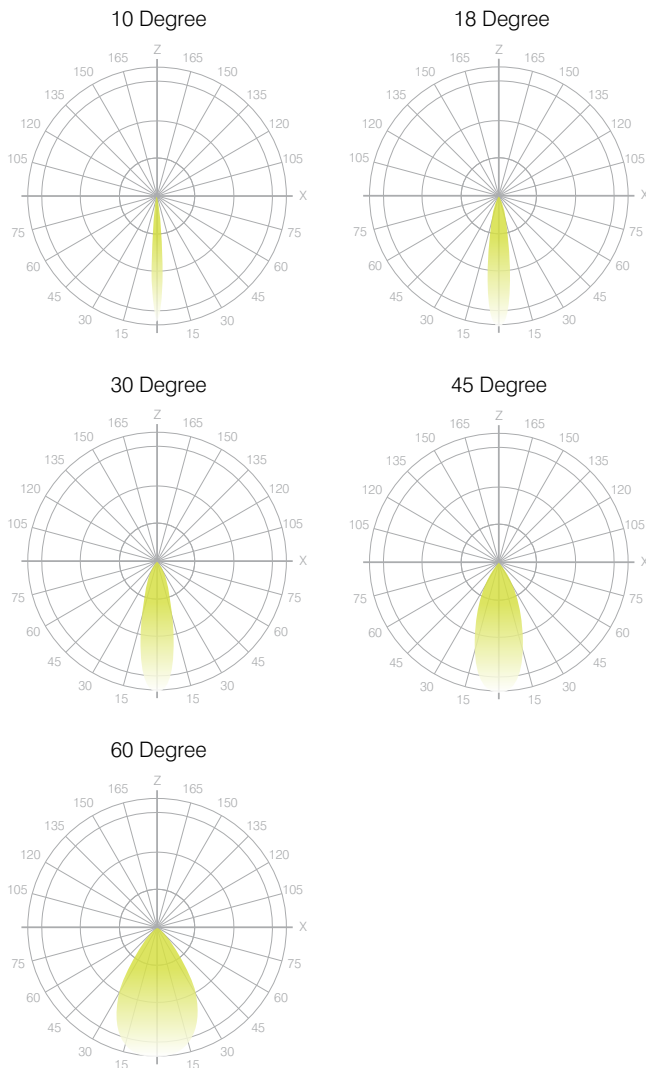

1 - Model	2 - LED	3 - Optic	4 - CCT	5 - Lumen	6 - Accessory
707 · Leto 44 Plus Medium Pendant	A90 · A93+ CRI Accuracy	<i>Faceted</i> 610 · 10° 630S · 30° 618 · 18° 645S · 45° 630 · 30° 645 · 45° 660 · 60°	25 · 2500K 27 · 2700K 30 · 3000K 35 · 3500K 40 · 4000K 65 · 6500K	07 · 700 (6.1W) 10 · 1000 (9.1W) 15 · 1500 (14W) 20 · 2000 (19.8W) 30 · 3000 (31.8W) 35 · 3500 (38W)	00 · No Accessory DL · Diffusing Lens HO · Honeycomb SL · Solite Lens

**Full photometric Reports and IES files available for every configuration*

Color Metrics

TM 30-15

Our clients deserve the best information possible about their lighting choices. That's why Senso has invested in the Illuminating Engineering Society (IES) TM 30-15, a new system that measures an LED light source's color rendering properties. Using Senso's state-of-the-art goniophotometer, this method identifies the optimal light source for your project and helps evaluate the trade-offs between efficacy and color rendering. Senso can provide TM 30-15 data for all of our products.

**Full Color Metric Info Available at Sensolighting.com*

Leto Light Distribution: Reflector

LED Module Performance

Output: Up to 110 lumen/Watt

Efficacy: Color consistency within a 3-MacAdam Ellipse

CCT: 2500K - 6500K