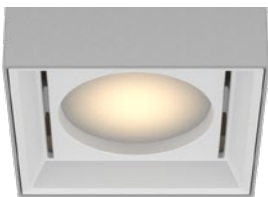

LETO 44 PLUS P MID

PENDANT LED DOWNLIGHT

Leto 44 Plus MID - Pendant LED Light. Solid and striking, the Leto 44 Plus MID is a rectangular pendant with dual suspension cables to prevent spinning. This creative fixture fits into modern spaces perfectly.

Square Canopy

2 Aircraft Cable
w/ Feed Cable

2 Powered
Aircraft Cable

Solid Stem

Hang Straight
Solid Stem

Suspension

Double Aircraft Cable

Suspended by Solid Stem

Powered Aircraft

Body Accessories

Diffusing Lens

Honeycomb Mesh

Solite Lens

Installation

- The included canopy fits on a standard junction box
- Height adjustable aircraft cable, feed cable or solid stem suspension (specify height) included
- Electrical feed cable included

Construction / Finish

- High quality, scratch resistant powder coated finish in standard, premium or custom colors
- Aluminum extruded Body
- Made in Canada

Dimensions

Reflector

Senso metal spun faceted reflectors are specifically designed to retain as much light as possible. This results in a more power efficient fixture with a higher delivered lumen.