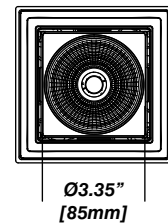

Dimensions