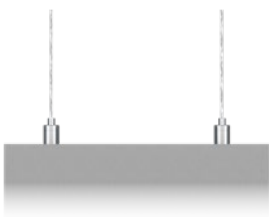

Powered Aircraft