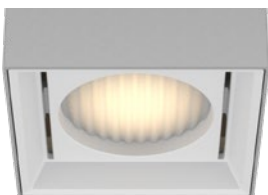

LETO 44 PLUS P MID

PENDANT LED DOWNLIGHT

Leto 44 Plus MID - Pendant LED Light. Solid and striking, the Leto 44 Plus MID is a rectangular pendant with dual suspension cables to prevent spinning. This creative fixture fits into modern spaces perfectly.

Powered Aircraft

Body Accessories

Diffusing Lens

Honeycomb Mesh

Solite Lens

Installation

- The included canopy fits on a standard junction box
- Height adjustable aircraft cable, feed cable or solid stem suspension (specify height) included
- Electrical feed cable included

Construction / Finish

- High quality, scratch resistant powder coated finish in standard, premium or custom colors
- Aluminum extruded Body
- Made in Canada

Dimensions

Reflector

Senso metal spun faceted reflectors are specifically designed to retain as much light as possible. This results in a more power efficient fixture with a higher delivered lumen.