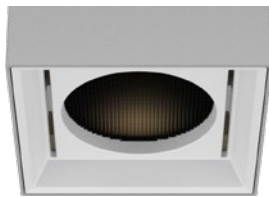

LETO 44 PLUS P MID

PENDANT LED DOWNLIGHT

Leto 44 Plus MID - Pendant LED Light. Solid and striking, the Leto 44 Plus MID is a rectangular pendant with dual suspension cables to prevent spinning. This creative fixture fits into modern spaces perfectly.

Powered Aircraft

Body Accessories

Diffusing Lens

Honeycomb Mesh

Solite Lens

Installation

- The included canopy fits on a standard junction box
- Height adjustable aircraft cable, feed cable or solid stem suspension (specify height) included
- Electrical feed cable included

Construction / Finish

- High quality, scratch resistant powder coated finish in standard, premium or custom colors
- Aluminum extruded Body
- Made in Canada

Dimensions

Reflector

Senso metal spun faceted reflectors are specifically designed to retain as much light as possible. This results in a more power efficient fixture with a higher delivered lumen.