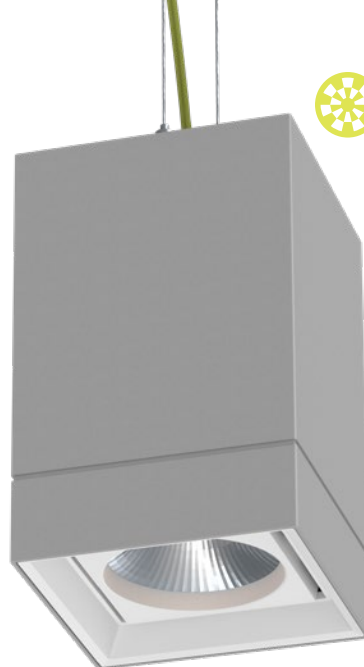

LETO 44 PLUS P MID

PENDANT LED DOWNLIGHT

Leto 44 Plus MID - Pendant LED Light. Solid and striking, the Leto 44 Plus MID is a rectangular pendant with dual suspension cables to prevent spinning. This creative fixture fits into modern spaces perfectly.

Ordering Code

Fixture	707							
	1	2	3	4	5	6	7	8
Driver							--	--
	1	2	3	4	5	6	7	8

Product Specifications

SAMPLE: Fixture **707 - A90 - 610 - 27 - 07 - HO - 08 - 01** | Driver **952 - 01 - 02 - STD - 120 - A90 - 07**

1 - Model	2 - LED	3 - Optic	4 - CCT	5 - Lumen	6 - Accessory
707 · Leto 44 Plus Medium Pendant	A90 · A93+ CRI Accuracy	<i>Faceted</i> 610 · 10° 630S · 30° 618 · 18° 645S · 45° 630 · 30° 645 · 45° 660 · 60°	25 · 2500K 27 · 2700K 30 · 3000K 35 · 3500K 40 · 4000K 65 · 6500K	07 · 700 (6.1W) 10 · 1000 (9.1W) 15 · 1500 (14W) 20 · 2000 (19.8W) 30 · 3000 (31.8W) 35 · 3500 (38W)	00 · No Accessory DL · Diffusing Lens HO · Honeycomb SL · Solite Lens