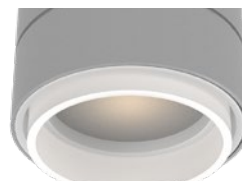

Accessories

Acrylic Ring