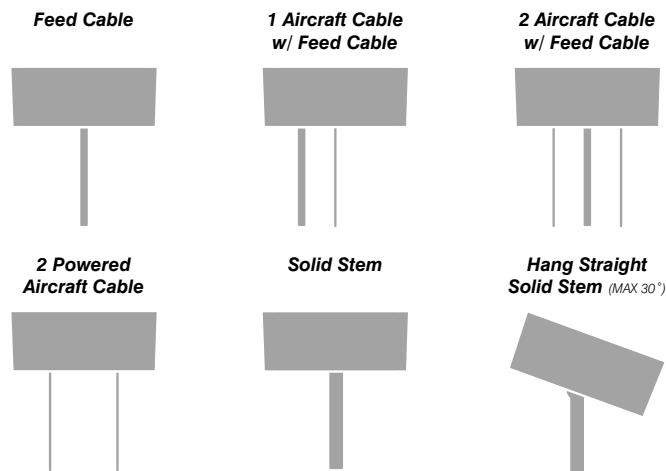

## Installation

- The included canopy fits on a standard junction box
- Height adjustable aircraft cable, feed cable or solid stem suspension (specify height) included
- Electrical feed cable included