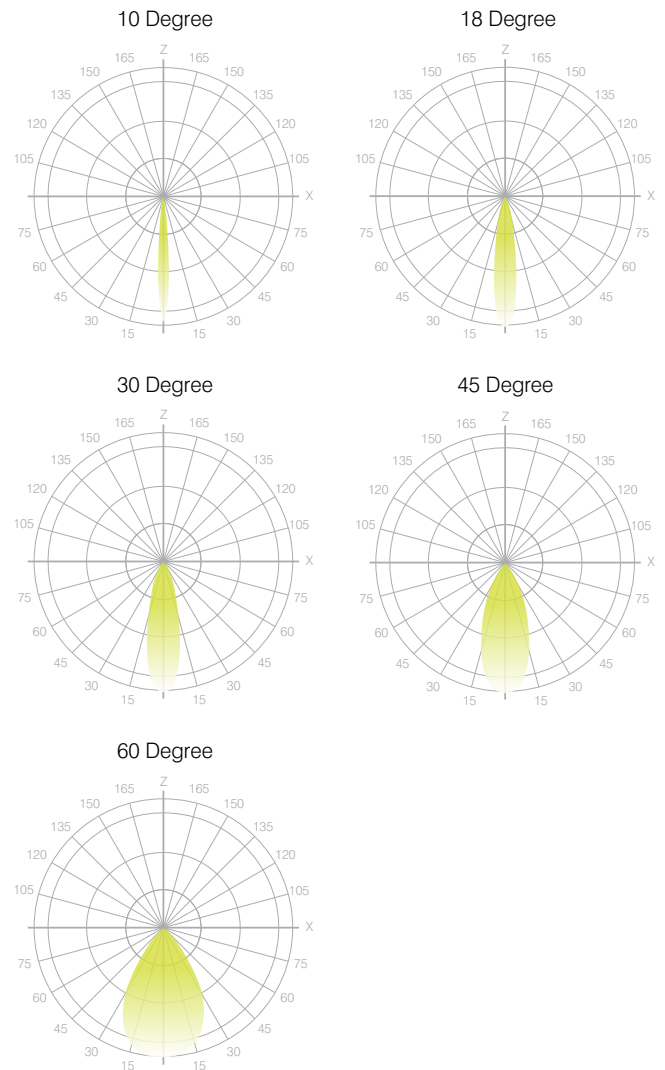

Leto Light Distribution: Reflector