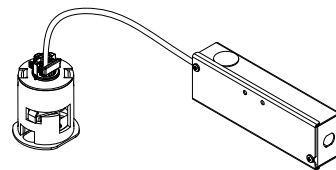

- Fits all drivers
- Galvanized steel enclosure
- Installed in remote location

954 - Cylinder Driver Housing

- Supplied standard with every semi-recessed canopy
- Fits Standard, LCS or DIM drivers
- Extruded aluminum enclosure with strain relief to fixture
- Installed in ceiling beside canopy

954 Driver Layouts

954 with Cylinder Driver Housing

- Installed in ceiling beside canopy
- Driver mounted inside cylinder
- Dimming control wired from Cylinder Driver Housing

954 with Cylinder Driver Housing

+ 910 Single Driver Housing

- Driver remotely mounted inside 910 housing
- Fed directly to 954 cylinder for DC connections (wire and strain reliefs supplied by others)

954 with Cylinder Driver Housing

+ 910 Double Driver Housing