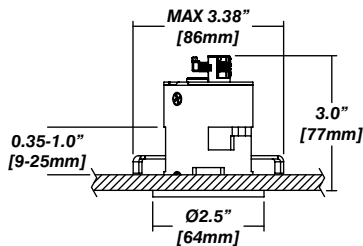

Canopy

955 - Round Slim

965 - Square Slim

955F - Round Flangeless

954 - Semi-Recessed +
Cylinder Driver Housing

Ø2.125"
[54mm]

CUT-OUT

LETO 11 Mini P