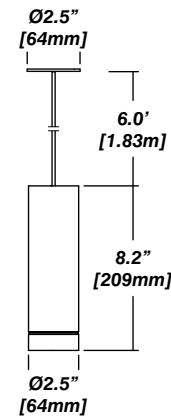

LETO 11 Mini P

PENDANT LED DOWNLIGHT

LED Module Performance

- **Output:** up to 1500lm
- **High Efficacy:** up to 110 lumen/Watt
- **Color Options (CCT):** 2500K, 2700K, 3000K, 3500K, 4000K, 6500K
- **Color Consistency:** Range within a 3-MacAdam Ellipse
- **Color rendering (CRI):** 93+ CRI & 50+ R9 Value

Driver and Power Consumption

- **Dimming:** 1% dimming standard with 0.1% option
- **Ripple:** Industry leading Low ripple
- **Efficiency:** Power Factor >0.9
  Efficiency over 85%
  Class 2 output for safety

Lumen Option	700lm	1000lm	1500lm
Delivered Lumen	668lm	1002lm	1441lm
Fixture Wattage	6.1W	9.1W	14W

Driver Placement

- **Standard, LCS, and Phase dimming** drivers may be mounted in the junction box.
- Minimum volume required to mount drivers in junction box:
  70mm x 40mm x 30mm

Installation

- Height adjustable feed cable, powered aircraft cable or solid stem included
- Pre-assembled for quick installation

Construction

- Machined aluminum construction
- High quality, scratch resistant powder coated finish in standard, premium or custom colors
- Made in Canada

Dimensions

L - Large

M - Medium

S - Small