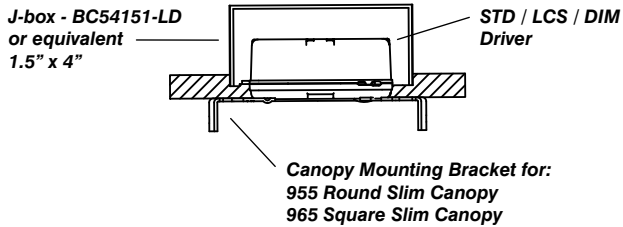

Driver Placement

- **Standard, LCS, and Phase dimming** drivers may be mounted in the junction box.
- Minimum volume required to mount drivers in junction box:
70mm x 40mm x 30mm

Installation

- Height adjustable feed cable, powered aircraft cable or solid stem included
- Pre-assembled for quick installation