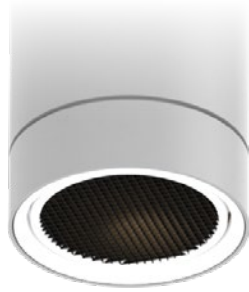

LETO 11 Mini P

PENDANT LED DOWNLIGHT

Accessories

Diffusing Film

Honeycomb

Standard Finishes

01 - White

02 - Black

08 - Silver

Premium Finishes

55 - Mocha

56 - Charcoal

57 - Cerulean

58 - Firebrick

BZ - Bronze

WN - Warm Nickel

AB - Aged Brass