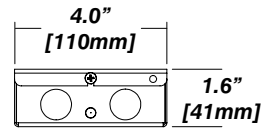

910 - Double Remote Driver Housing

- Fits all drivers
- Galvanized steel enclosure
- Installed in remote location