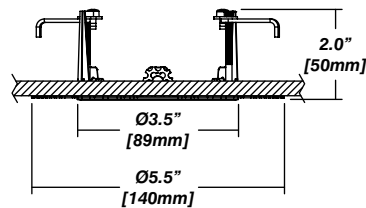

Canopy

955 - Round Slim

965 - Square Slim

955F - Round Flangeless

954 - Semi-Recessed +
Cylinder Driver Housing

Ø2.125"
[54mm]

CUT-OUT

LETO 11 Mini P