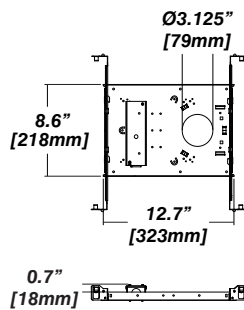

- Bar hanger**
 - Included with large 910 box only
 - Length: from 14-3/16" to 26"
 - Mounting screws not included
- Driver with enclosure**
 - Galvanized steel enclosure
- Security wire**
 - Flexible aircraft cable, 12" long
 - Easy to clip snap body included

New Construction - 915 Flanged

Dimension

New Construction - 915 Flangeless

Dimension

Included

- Plaster Frame**
 - Galvanized steel construction with cut-out to
- Bar hanger**
 - Length: from 14-3/16" to 26"
- Outlet Box**
 - Standard Senso housing 910 included
- Security wire**
 - Flexible aircraft cable, 12" long
 - Easy to clip snap body included