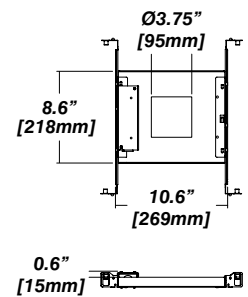

New Construction - 915 Flanged

Dimension

New Construction - 915 Flangeless

Dimension

Included

- Plaster Frame**
 - Galvanized steel construction with cut-out to
- Bar hanger**
 - Length: from 14-3/16" to 26"
- Outlet Box**
 - Standard Senso housing 910 included
- Security wire**
 - Flexible aircraft cable, 12" long
 - Easy to clip snap body included

IC Housing - 920

Dimension

Included

- IC Housing**
 - Galvanized steel construction
 - Airtight
 - Includes gasketed junction box
- Plaster Frame**
 - Galvanized steel construction
- Bar hanger**
 - Length: from 14-3/16" to 26"