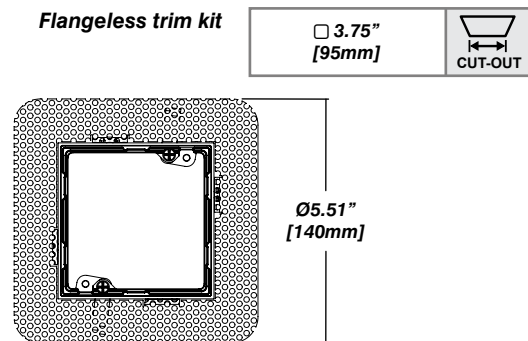

Flangeless trim kit

Reflector

Faceted Reflector

Smooth Reflector