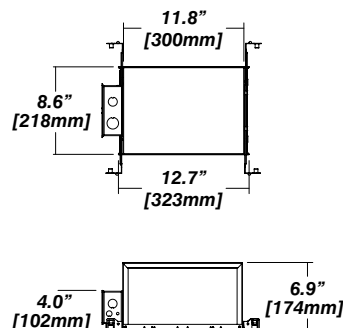

New Construction - 915 Flanged

Dimension

New Construction - 915 Flangeless

Dimension

Included

- Plaster Frame**
 - Galvanized steel construction with cut-out to
- Bar hanger**
 - Length: from 14-3/16" to 26"
- Outlet Box**
 - Standard Senso housing 910 included
- Security wire**
 - Flexible aircraft cable, 12" long
 - Easy to clip snap body included

IC Housing - 920

Dimension

Included

- IC Housing**
 - Galvanized steel construction
 - Airtight
 - Includes gasketed junction box
- Plaster Frame**
 - Galvanized steel construction
- Bar hanger**
 - Length: from 14-3/16" to 26"