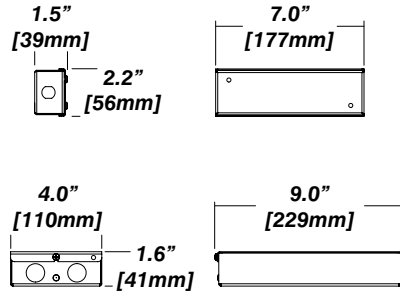

Dimension

Included

Unless specified otherwise, this is provided as standard

- **Bar hanger**
  - Included with large 910 box only
  - Length: from 14-3/16" to 26"
  - Mounting screws not included
- **Driver with enclosure**
  - Galvanized steel enclosure
- **Security wire**
  - Flexible aircraft cable, 12" long
  - Easy to clip snap body included

* driver can be installed either:

- (A) laying on top of ceiling.
- (B) mounted to the bar hanger and fixed to the ceiling.
- (C) remote from the fixture, with the bar hanger still used if desired to secure the fixture