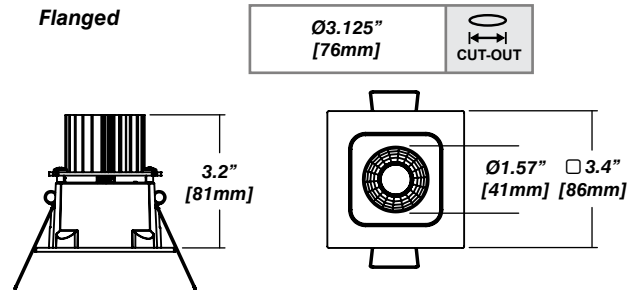

LATONA 3

RECESSED LED DOWNLIGHT

Light Engine

- **Output:** up to 1500lm
- **High Efficacy:** up to 80 lumen/Watt
- **Color Options (CCT):** 2500K, 2700K, 3000K, 3500K, 4000K or 6500K
- **Color Consistency:** Range within a 3-MacAdam Ellipse
- **Color rendering (CRI):** 93+ CRI & 50+ R9 Value

Driver

- **Dimming:** 1% dimming standard with 0.1% option
- **Ripple:** Industry leading Low ripple
- **Efficiency:** Power Factor >0.9
  Efficiency over 85%
  Class 2 output for safety
- **Installation:** Small Footprint allows retrofit installations

Lumen Option	700lm	1000lm	1500lm
Delivered Lumen	488lm	723lm	1080lm
Fixture Wattage	6.1W	9.1W	14W

Installation

- For new and retrofit installations
- Easy installation with spring loaded tabs
- Simple connection between fixture and driver via quick connect
- Wet rated available

Construction/Finish

- Powder coated in white, black or silver
- Custom finish are available
- Cast aluminum
- Seismic tether
- Made in Canada

Dimensions

Flanged