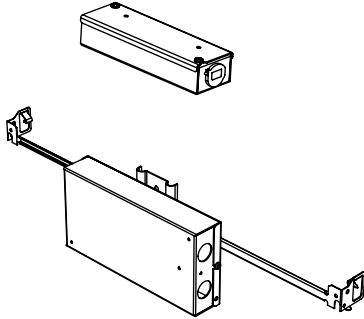

Housing Options

Standard Senso Housing - 910