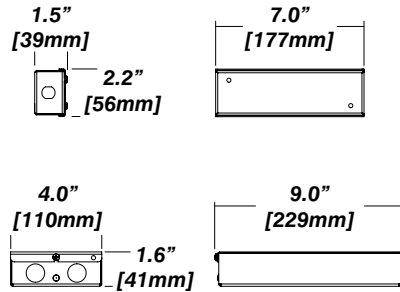

Housing Options

Standard Senso Housing - 910

Dimension

Included

Unless specified otherwise, this is provided as standard

- Bar hanger**
 - Included with large 910 box only
 - Length: from 14-3/16" to 26"
 - Mounting screws not included
- Driver with enclosure**
 - Galvanized steel enclosure
- Security wire**
 - Flexible aircraft cable, 12" long
 - Easy to clip snap body included