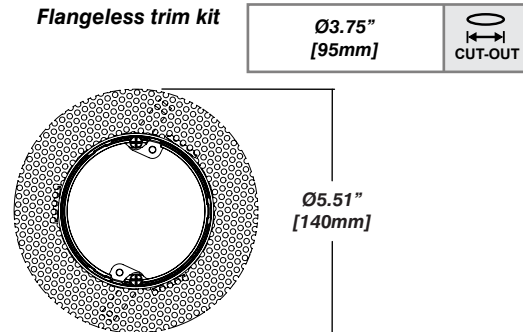

Flangeless trim kit