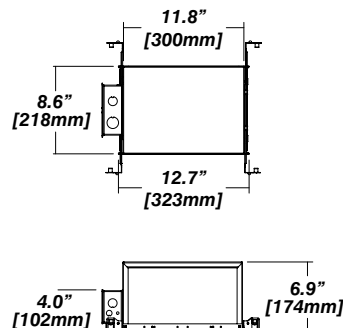

Housing Options

Standard Senso Housing - 910

Dimension

Included

Unless specified otherwise, this is provided as standard

- Bar hanger**
 - Included with large 910 box only
 - Length: from 14-3/16" to 26"
 - Mounting screws not included
- Driver with enclosure**
 - Galvanized steel enclosure
- Security wire**
 - Flexible aircraft cable, 12" long
 - Easy to clip snap body included

New Construction - 915 Flanged

Dimension

New Construction - 915 Flangeless

Dimension

Included

- Plaster Frame**
 - Galvanized steel construction with cut-out to
- Bar hanger**
 - Length: from 14-3/16" to 26"
- Outlet Box**
 - Standard Senso housing 910 included
- Security wire**
 - Flexible aircraft cable, 12" long
 - Easy to clip snap body included

IC Housing - 920

Dimension

Included

- IC Housing**
 - Galvanized steel construction
 - Airtight
 - Includes gasketed junction box
- Plaster Frame**
 - Galvanized steel construction
- Bar hanger**
 - Length: from 14-3/16" to 26"