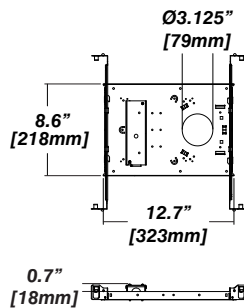

Housing Options

Standard Senso Housing - 910

Dimension

Included

Unless specified otherwise, this is provided as standard

- Bar hanger**
 - Included with large 910 box only
 - Length: from 14-3/16" to 26"
 - Mounting screws not included
- Driver with enclosure**
 - Galvanized steel enclosure
- Security wire**
 - Flexible aircraft cable, 12" long
 - Easy to clip snap body included

New Construction - 915 Flanged

Dimension

New Construction - 915 Flangeless

Dimension

Included

- Plaster Frame**
 - Galvanized steel construction with cut-out to
- Bar hanger**
 - Length: from 14-3/16" to 26"
- Outlet Box**
 - Standard Senso housing 910 included
- Security wire**
 - Flexible aircraft cable, 12" long
 - Easy to clip snap body included