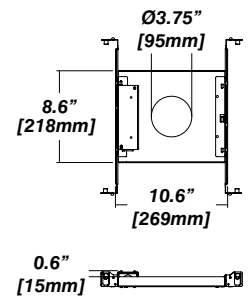

Housing Options

Standard Senso Housing - 910

Dimension

Included

Unless specified otherwise, this is provided as standard

- Bar hanger**
 - Included with large 910 box only
 - Length: from 14-3/16" to 26"
 - Mounting screws not included
- Driver with enclosure**
 - Galvanized steel enclosure
- Security wire**
 - Flexible aircraft cable, 12" long
 - Easy to clip snap body included

New Construction - 915 Flanged

Dimension

New Construction - 915 Flangeless

Dimension

Included

- Plaster Frame**
 - Galvanized steel construction with cut-out to
- Bar hanger**
 - Length: from 14-3/16" to 26"
- Outlet Box**
 - Standard Senso housing 910 included
- Security wire**
 - Flexible aircraft cable, 12" long
 - Easy to clip snap body included

IC Housing - 920

Dimension

Included

- IC Housing**
 - Galvanized steel construction
 - Airtight
 - Includes gasketed junction box
- Plaster Frame**
 - Galvanized steel construction
- Bar hanger**
 - Length: from 14-3/16" to 26"