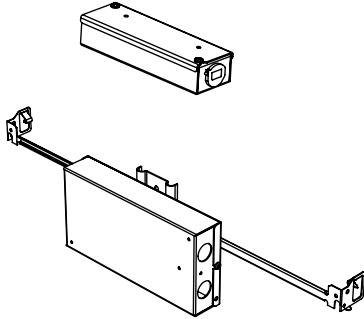

LATONA 1

RECESSED LED DOWNLIGHT

Latona 1 - Recessed downlight. The Latona 1 is a smaller, stylish recessed fixture that features the 93CRI Accuracy module. This fixture is a small but a powerful option that features stationary positioning to guarantee correct position of light.

Housing Options

Standard Senso Housing - 910

Dimension

Included

Unless specified otherwise, this is provided as standard

- Bar hanger**
 - Included with large 910 box only
 - Length: from 14-3/16" to 26"
 - Mounting screws not included
- Driver with enclosure**
 - Galvanized steel enclosure
- Security wire**
 - Flexible aircraft cable, 12" long
 - Easy to clip snap body included