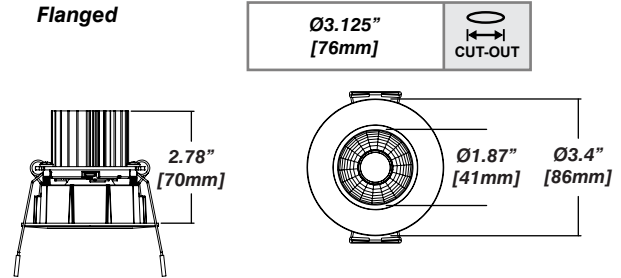

LATONA 1

RECESSED LED DOWNLIGHT

Light Engine

- **Output:** up to 1500lm
- **High Efficacy:** up to 98 lumen/Watt
- **Color Options (CCT):** 2500K, 2700K, 3000K, 3500K, 4000K or 6500K
- **Color Consistency:** Range within a 3-MacAdam Ellipse
- **Color rendering (CRI):** 93+ CRI & 50+ R9 Value

Driver

- **Dimming:** 1% dimming standard with 0.1% option
- **Ripple:** Industry leading Low ripple
- **Efficiency:** Power Factor >0.9
  Efficiency over 85%
  Class 2 output for safety
- **Installation:** Small Footprint allows retrofit installations

Lumen Option	700lm	1000lm	1500lm
Delivered Lumen	602lm	891lm	1340lm
Fixture Wattage	6.1W	9.1W	14W

Reflector

Installation

- For new and retrofit installations
- Easy installation with spring loaded tabs
- Simple connection between fixture and driver via quick connect
- Wet rated available

Construction/Finish

- Powder coated in white, black or silver
- Custom finish are available
- Cast aluminum
- Seismic tether
- Made in Canada

Dimensions

Flanged