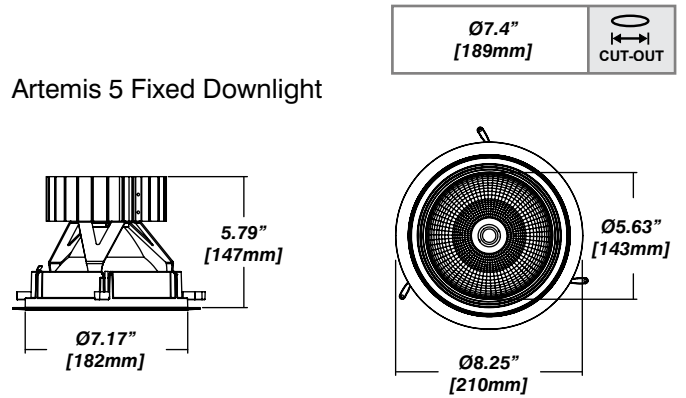

Artemis 5 Fixed Downlight