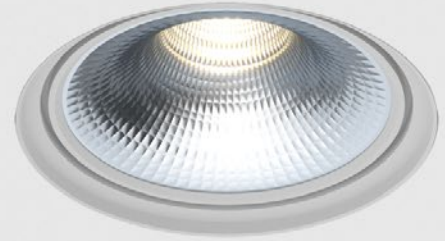

ARTEMIS 5 WD

RECESSED DOWNLIGHT W/ WARM DIM

Artemis 5 WD - Recessed Downlight with Warm Dim. Artemis 5 WD features SENSO-designed reflectors and our warm dim feature to mimic the effect of a standard light bulb in an efficient lighting package. As part of the Artemis family of downlights, it's easy to get a cohesive design regardless of fixture size or style.

Product Specifications

SAMPLE: Fixture **AR5D - TL - WD - 610 - 30 - 15 - DL - 02 - 08** | Driver **910 - AR5D - TL - STD - 120 - WD - 15**

1 - Model	2 - Trim	3 - LED	4 - Optic	5 - CCT	6 - Lumen	7 - Accessory	8 - Trim Color
AR5D · Artemis 5 Downlight	FL · Flanged TL · Trimless	WD · Warm Dim (90 CRI)	610 · 10° 618 · 18° 630 · 30° 645 · 45° 660 · 60°	30 · 3000K dimmed to 1800K	15 · 1500 (16W) 20 · 2000 (21W) 30 · 3000 (32W)	00 · No Accessory DL · Diffusing Lens	01 · White 02 · Black 08 · Silver XX · Custom
AR5A · Artemis 5 Adjustable							
AR5W · Artemis 5 Wall Wash							