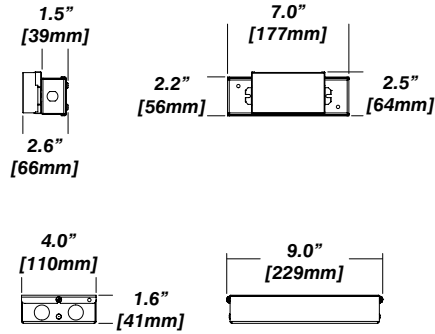

Housing Options

Standard Senso Housing - 910

Dimension

Included

Unless specified otherwise, this is provided as standard

- **Driver with enclosure**
  - Galvanized steel enclosure
- **Installation**
  - Laying on top of ceiling
  - Remote from fixture
  - Hanger bar and mount included