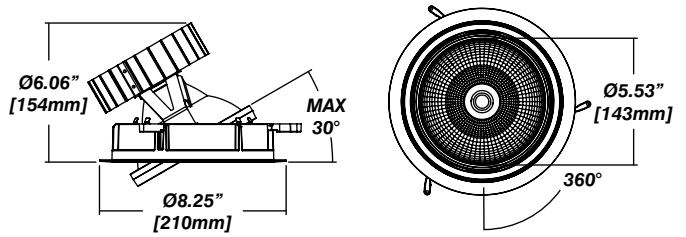

Artemis 5 Adjustable