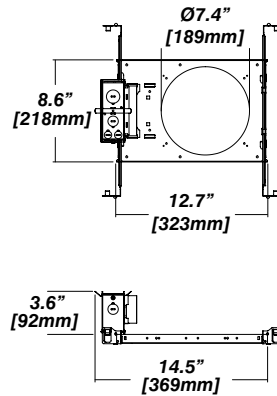

Included

Unless specified otherwise, this is provided as standard

- Driver with enclosure**
 - Galvanized steel enclosure
- Installation**
 - Laying on top of ceiling
 - Remote from fixture
 - Hanger bar and mount included

New Construction - 915

Dimension

Included

- Plaster Frame**
 - Galvanized steel construction with cut-out
- Bar hanger**
 - Length: from 14-3/16" to 26"
- Outlet Box**
 - Outlet Box Included