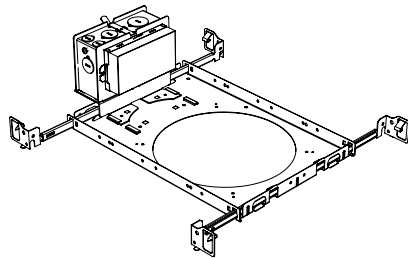

Artemis 5 Fixed Downlight

Artemis 5 Adjustable

Artemis 5 Wall Wash

ARTEMIS 5 WD

RECESSED DOWNLIGHT W/ WARM DIM

Housing Options

Standard Senso Housing - 910

Dimension

Included

Unless specified otherwise, this is provided as standard

- Driver with enclosure**
 - Galvanized steel enclosure
- Installation**
 - Laying on top of ceiling
 - Remote from fixture
 - Hanger bar and mount included

New Construction - 915

Dimension

Included

- Plaster Frame**
 - Galvanized steel construction with cut-out
- Bar hanger**
 - Length: from 14-3/16" to 26"
- Outlet Box**
 - Outlet Box Included