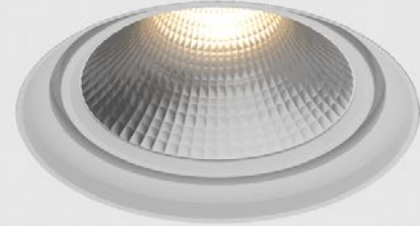

# ARTEMIS 3 CT

RECESSED COLOR TUNING DOWNLIGHT

**Artemis 3 CT - Recessed Color Tuning Downlight.** Artemis 3 CT features SENSO-designed reflectors and our Color Tuning for comfortable color tuning in an efficient lighting package. As part of the Artemis family of downlights, it's easy to get a cohesive design regardless of fixture size or style.