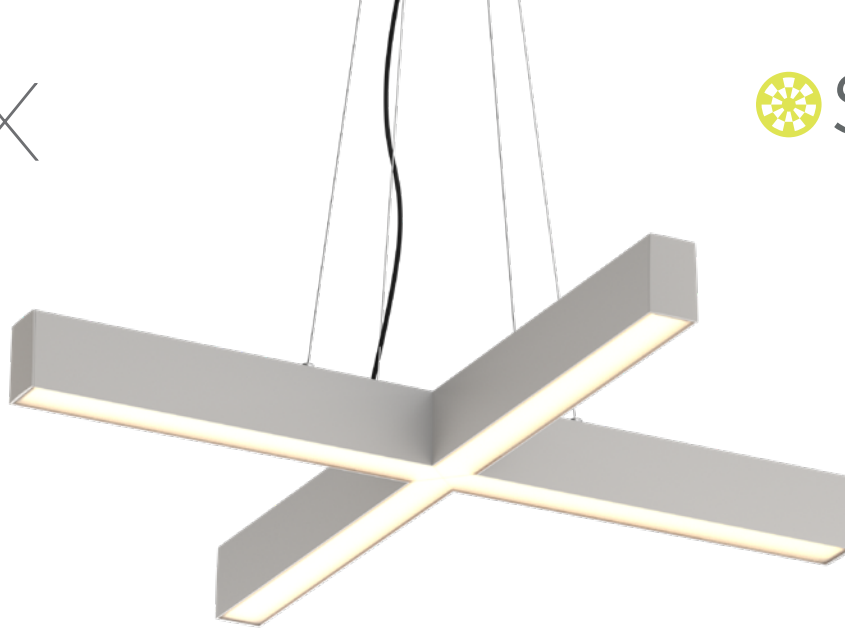

# Vesta X

X SHAPED CHANDELIER

**Vesta X - X Shaped Chandelier.** Vesta X is a standalone chandelier based on our Vesta linear system. The four stems create beautiful direct and indirect light throughout a space. Sturdy, Canadian made construction means that Vesta X will remain a timeless part of your design.