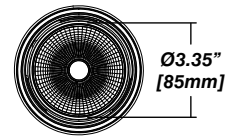

Dimensions