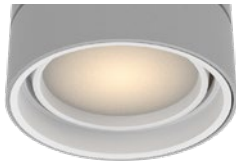

LETO 11 S

SURFACE MOUNT LED DOWNLIGHT

Leto 11 S - Surface Mount LED Light. LETO 11 S is a large cylinder surface mounted LED designed as an all purpose light. It is perfect for creating even light throughout your space without distracting from your design.

LETO 11 S

SURFACE MOUNT LED DOWNLIGHT

Reflectors

Senso metal spun faceted reflectors are specifically designed to retain as much light as possible. This results in a more power efficient fixture with a higher delivered lumen.

Faceted Reflector

Domed Glass Optic

Installation

- Mounting plate included
- Easy, single motion installation method

Construction / Finish

- High quality, scratch resistant powder coated finish in standard, premium or custom colors
- Aluminum extruded Body
- Made in Canada

Dimensions

Accessories

Acrylic Ring

Diffusing Lens

Solite Lens

Honeycomb Mesh

LETO 11 S

SURFACE MOUNT LED DOWNLIGHT