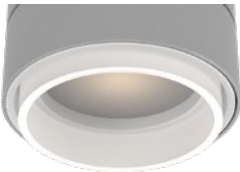

LETO 11 S

SURFACE MOUNT LED DOWNLIGHT

Leto 11 S - Surface Mount LED Light. LETO 11 S is a large cylinder surface mounted LED designed as an all purpose light. It is perfect for creating even light throughout your space without distracting from your design.

LETO 11 S

SURFACE MOUNT LED DOWNLIGHT

Reflectors

Senso metal spun faceted reflectors are specifically designed to retain as much light as possible. This results in a more power efficient fixture with a higher delivered lumen.

Faceted Reflector

Domed Glass Optic

Installation

- Mounting plate included
- Easy, single motion installation method

Construction / Finish

- High quality, scratch resistant powder coated finish in standard, premium or custom colors
- Aluminum extruded Body
- Made in Canada

Dimensions

Accessories

Acrylic Ring

Diffusing Lens

Solite Lens

Honeycomb Mesh

LETO 11 S

SURFACE MOUNT LED DOWNLIGHT