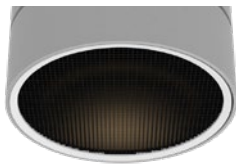

LETO 11 S

SURFACE MOUNT LED DOWNLIGHT

Leto 11 S - Surface Mount LED Light. LETO 11 S is a large cylinder surface mounted LED designed as an all purpose light. It is perfect for creating even light throughout your space without distracting from your design.

LETO 11 S

SURFACE MOUNT LED DOWNLIGHT

Reflectors

Senso metal spun faceted reflectors are specifically designed to retain as much light as possible. This results in a more power efficient fixture with a higher delivered lumen.

Faceted Reflector

Domed Glass Optic

Installation

- Mounting plate included
- Easy, single motion installation method

Construction / Finish

- High quality, scratch resistant powder coated finish in standard, premium or custom colors
- Aluminum extruded Body
- Made in Canada

Dimensions

Accessories

Acrylic Ring

Diffusing Lens

Solite Lens

Honeycomb Mesh

LETO 11 S

SURFACE MOUNT LED DOWNLIGHT