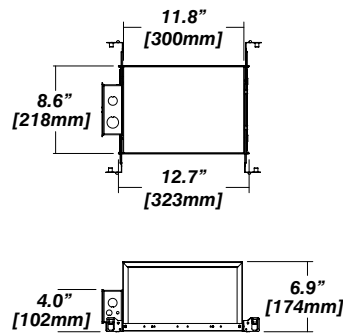

New Construction - 915 Flanged

Dimension

Included

- Plaster Frame**
 - Galvanized steel construction
- Bar hanger**
 - Length: from 14-3/16" to 26"
- Outlet Box**
 - Standard Senso housing 910 included
- Security wire**
 - Flexible aircraft cable, 12" long
 - Easy to clip snap body included

IC Housing - 920

Dimension

Included

- IC Housing**
 - Galvanized steel construction
 - Airtight
 - Includes gasketed junction box
- Plaster Frame**
 - Galvanized steel construction
- Bar hanger**
 - Length: from 14-3/16" to 26"