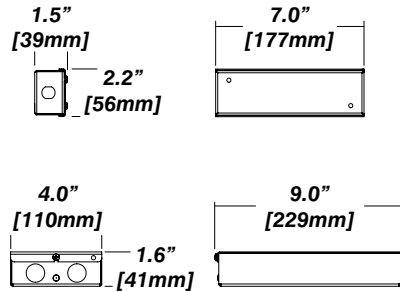

WET RATED RECESSED LED DOWNLIGHT

Housing Options

Standard Senso Housing - 910

Dimension

Included

Unless specified otherwise, this is provided as standard

- Bar hanger**
 - Included with large 910 box only
 - Length: from 14-3/16" to 26"
 - Mounting screws not included
- Driver with enclosure**
 - Galvanized steel enclosure
- Security wire**
 - Flexible aircraft cable, 12" long
 - Easy to clip snap body included