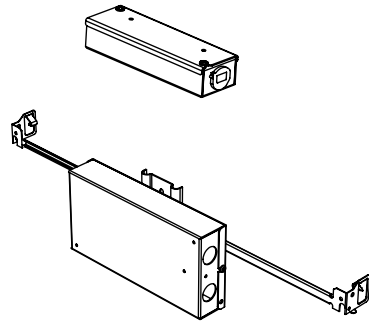

WET RATED RECESSED LED DOWNLIGHT

Housing Options

Standard Senso Housing - 910

Dimension

Included

Unless specified otherwise, this is provided as standard

- Bar hanger**
 - Included with large 910 box only
 - Length: from 14-3/16" to 26"
 - Mounting screws not included
- Driver with enclosure**
 - Galvanized steel enclosure
- Security wire**
 - Flexible aircraft cable, 12" long
 - Easy to clip snap body included