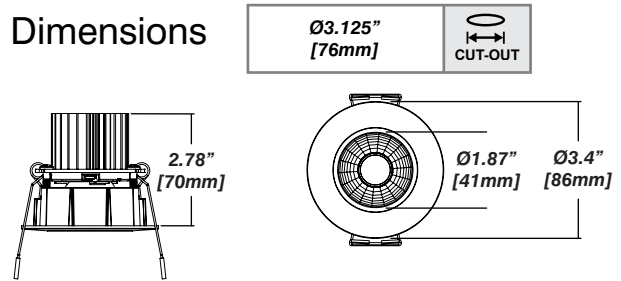

LATONA 1 WET

WET RATED RECESSED LED DOWNLIGHT

Light Engine

- **Output:** up to 1500lm
- **High Efficacy:** up to 93 lumen/Watt
- **Color Options (CCT):** 2500K, 2700K, 3000K, 3500K, 4000K or 6500K
- **Color Consistency:** Range within a 3-MacAdam Ellipse
- **Color rendering (CRI):** 93+ CRI & 50+ R9 Value

Driver

- **Dimming:** 1% dimming standard with 0.1% option
- **Ripple:** Industry leading Low ripple
- **Efficiency:** Power Factor >0.9
  Efficiency over 85%
  Class 2 output for safety
- **Installation:** Small Footprint allows retrofit installations

Lumen Option	700lm	1000lm	1500lm
Delivered Lumen	569lm	841lm	1262lm
Fixture Wattage	6.1W	9.1W	14W

Installation

- For new and retrofit installations
- Easy installation with spring loaded tabs
- Simple connection between fixture and driver via quick connect
- Wet Rated for damp areas

Construction/Finish

- Powder coated in white, black or silver
- Custom finish are available
- Cast aluminum
- Seismic tether
- Made in Canada

Dimensions

Reflector