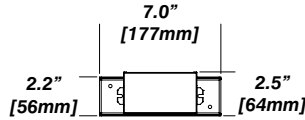

ENYO 3 W

RECESSED WALL WASHING LED DOWNLIGHT

Housing Options

Standard Senso Housing - 910

Dimension

Included

Unless specified otherwise, this is provided as standard

- Driver with enclosure**
 - Galvanized steel enclosure
- Installation**
 - Laying on top of ceiling
 - Remote from fixture

New Construction - 915

Dimension

Included

- Plaster Frame**
 - Galvanized steel construction with cut-out
- Bar hanger**
 - Length: from 14-3/16" to 26"
- Outlet Box**
 - Outlet Box Included

IC Housing - 920