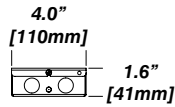

ENYO 3 W

RECESSED WALL WASHING LED DOWNLIGHT

Housing Options

Standard Senso Housing - 910

Dimension

Included

Unless specified otherwise, this is provided as standard

- Driver with enclosure**
 - Galvanized steel enclosure
- Installation**
 - Laying on top of ceiling
 - Remote from fixture

New Construction - 915

Dimension

Included

- Plaster Frame**
 - Galvanized steel construction with cut-out
- Bar hanger**
 - Length: from 14-3/16" to 26"
- Outlet Box**
 - Outlet Box Included

IC Housing - 920