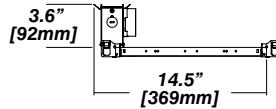

ENYO 3 W

RECESSED WALL WASHING LED DOWNLIGHT

Housing Options

Standard Senso Housing - 910

Dimension

Included

Unless specified otherwise, this is provided as standard

- Driver with enclosure**
 - Galvanized steel enclosure
- Installation**
 - Laying on top of ceiling
 - Remote from fixture

New Construction - 915

Dimension

Included

- Plaster Frame**
 - Galvanized steel construction with cut-out
- Bar hanger**
 - Length: from 14-3/16" to 26"
- Outlet Box**
 - Outlet Box Included

IC Housing - 920