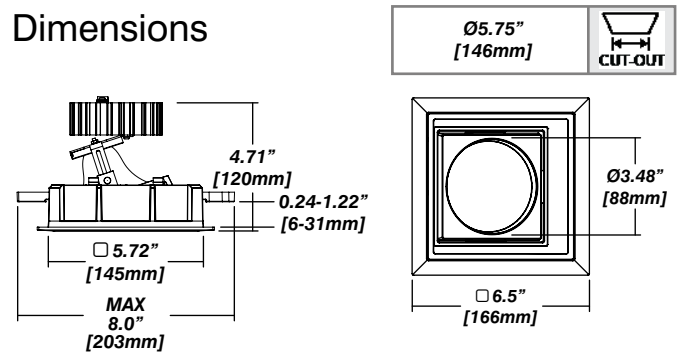

Dimensions