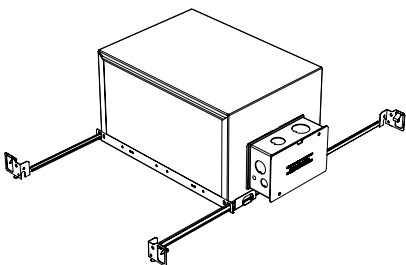

New Construction - 915

Dimension

Included

- Plaster Frame**
 - Galvanized steel construction with cut-out
- Bar hanger**
 - Length: from 14-3/16" to 26"
- Outlet Box**
 - Outlet Box Included

IC Housing - 920

Dimension

Included

- IC Housing**
 - Galvanized steel construction
 - Airtight
 - Includes gasketed junction box
- Plaster Frame**
 - Galvanized steel construction
- Bar hanger**
 - Length: from 14-3/16" to 26"