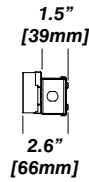

ENYO 3 W

RECESSED WALL WASHING LED DOWNLIGHT

Housing Options

Standard Senso Housing - 910