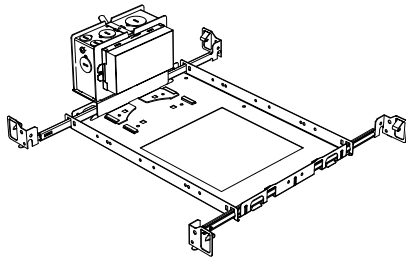

ENYO 3 W

RECESSED WALL WASHING LED DOWNLIGHT

Housing Options

Standard Senso Housing - 910

Dimension

Included

Unless specified otherwise, this is provided as standard

- Driver with enclosure**
 - Galvanized steel enclosure
- Installation**
 - Laying on top of ceiling
 - Remote from fixture

New Construction - 915

Dimension

Included

- Plaster Frame**
 - Galvanized steel construction with cut-out
- Bar hanger**
 - Length: from 14-3/16" to 26"
- Outlet Box**
 - Outlet Box Included

IC Housing - 920