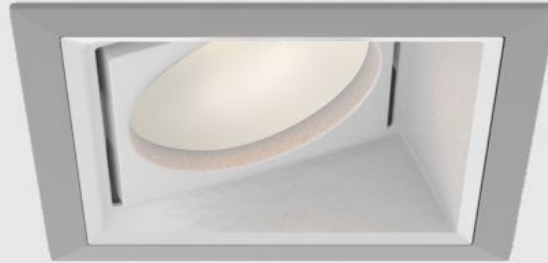

ENYO 3 W

RECESSED WALL WASHING LED DOWNLIGHT

ENYO 3 W - Recessed Wall Washing LED Downlight. Enyo 3 W features a wide range of color temperatures in a high performance yet efficient and compact package. As part of the Enyo family of downlights, it's easy to get a cohesive design regardless of fixture size or style.