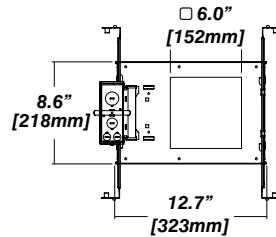

ENYO 3 W

RECESSED WALL WASHING LED DOWNLIGHT

Housing Options

Standard Senso Housing - 910

Dimension

Included

Unless specified otherwise, this is provided as standard

- Driver with enclosure**
 - Galvanized steel enclosure
- Installation**
 - Laying on top of ceiling
 - Remote from fixture

New Construction - 915

Dimension

Included

- Plaster Frame**
 - Galvanized steel construction with cut-out
- Bar hanger**
 - Length: from 14-3/16" to 26"
- Outlet Box**
 - Outlet Box Included

IC Housing - 920

Dimension

Included

- IC Housing**
 - Galvanized steel construction
 - Airtight
 - Includes gasketed junction box
- Plaster Frame**
 - Galvanized steel construction
- Bar hanger**
 - Length: from 14-3/16" to 26"