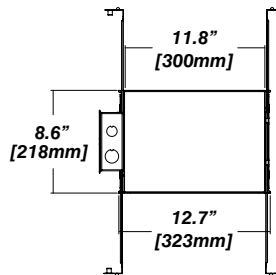

New Construction - 915

Dimension

Included

- Plaster Frame**
 - Galvanized steel construction with cut-out
- Bar hanger**
 - Length: from 14-3/16" to 26"
- Outlet Box**
 - Outlet Box Included

IC Housing - 920

Dimension

Included

- IC Housing**
 - Galvanized steel construction
 - Airtight
 - Includes gasketed junction box
- Plaster Frame**
 - Galvanized steel construction
- Bar hanger**
 - Length: from 14-3/16" to 26"