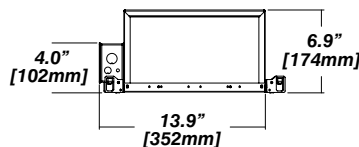

New Construction - 915

Dimension

Included

- Plaster Frame**
 - Galvanized steel construction with cut-out
- Bar hanger**
 - Length: from 14-3/16" to 26"
- Outlet Box**
 - Outlet Box Included

IC Housing - 920

Dimension

Included

- IC Housing**
 - Galvanized steel construction
 - Airtight
 - Includes gasketed junction box
- Plaster Frame**
 - Galvanized steel construction
- Bar hanger**
 - Length: from 14-3/16" to 26"