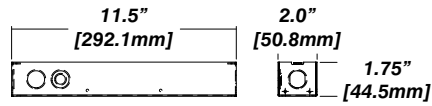

ASTERIA 3

FIXED RECESSED LED DOWNLIGHT

Standard Senso Housing - 910

Dimension

Included

Unless specified otherwise, this is provided as standard

- **Bar hanger** • Length: from 14-3/16" to 26"
- **Driver with enclosure** • Galvanized steel enclosure
- **Security wire** • Flexible aircraft cable, 12" long
- Easy to clip snap body included

* driver can be installed either:

(A) laying on top of ceiling. (B) mounted to the bar hanger and fixed to the ceiling. (C) remote from the fixture, with the bar hanger still used if desired to secure the fixture