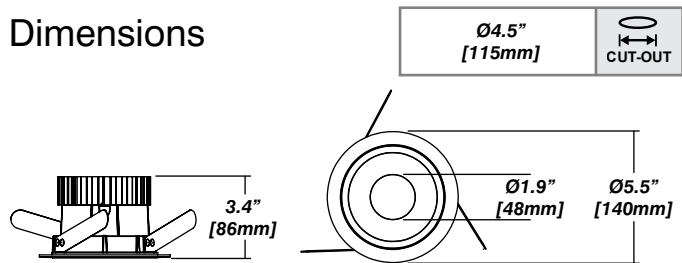

Dimensions

Photometrics

Senso's in-house photometric testing ensures that our lighting design can match your needs precisely. Our Goniophotometer and testing lab produces on-demand photometry files based on any specified fixture, including LM-79 Test reports, IES Files, and CRI/CCT measurements. See Sensolighting.com for more information.

*Full photometric Reports and IES files available for every configuration

Color Metrics

TM 30-15

Our clients deserve the best information possible about their lighting choices. That's why Senso has invested in the Illuminating Engineering Society (IES) TM 30-15, a new system that measures an LED light source's color rendering properties. Using Senso's state-of-the-art goniophotometer, this method identifies the optimal light source for your project and helps evaluate the trade-offs between efficacy and color rendering. Senso can provide TM 30-15 data for all of our products.

*Full Color Metric Info Available at Sensolighting.com

LED Module Performance

Output: Up to 112 lumen/Watt

Efficacy: Color consistency within a 3-MacAdam Ellipse

CCT: 2500K - 6500K

Color Rendering: 93+ CRI

Min. R Values: R⁹ - 60 R^f - 90 R^a - 100

Driver and Power Consumption

Dimming: 1% dimming standard with 0.1% option
Casambi wireless control available

Ripple: Industry leading Low ripple

Efficiency: Power Factor >0.9

Efficiency over 85%

Class 2 output for safety

Installation: Remote mounted

Lumen Option	700lm	1000lm	1300lm	2000lm	3000lm
Fixture Wattage	6.1W	9.1W	12.1W	19.8W	29.4W
Delivered Lumen	685lm	1018lm	1333lm	2076lm	3048lm