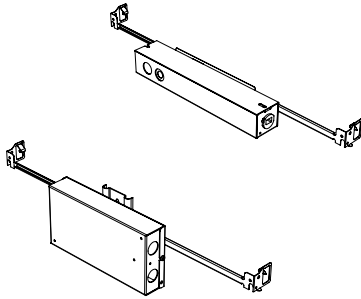

FIXED RECESSED LED DOWNLIGHT

Installation

- For new and retrofit installations
- Holds in place with three friction fit spring clips
- Simple connection between fixture and driver via quick connect

Construction / Finish

Efficiency over 85%

Class 2 output for safety

Installation: Remote mounted

Lumen Option	700lm	1000lm	1300lm	2000lm	3000lm
Fixture Wattage	6.1W	9.1W	12.1W	19.8W	29.4W
Delivered Lumen	685lm	1018lm	1333lm	2076lm	3048lm

ASTERIA 3

FIXED RECESSED LED DOWNLIGHT

Standard Senso Housing - 910

Dimension

Included

Unless specified otherwise, this is provided as standard

- Bar hanger** • Length: from 14-3/16" to 26"
- Driver with enclosure** • Galvanized steel enclosure
- Security wire** • Flexible aircraft cable, 12" long
- Easy to clip snap body included