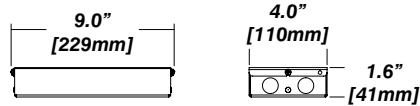

ASTERIA 3

FIXED RECESSED LED DOWNLIGHT

Standard Senso Housing - 910

Dimension

Included

Unless specified otherwise, this is provided as standard

- **Bar hanger** • Length: from 14-3/16" to 26"
- **Driver with enclosure** • Galvanized steel enclosure
- **Security wire** • Flexible aircraft cable, 12" long
- Easy to clip snap body included

* driver can be installed either:

(A) laying on top of ceiling. (B) mounted to the bar hanger and fixed to the ceiling. (C) remote from the fixture, with the bar hanger still used if desired to secure the fixture