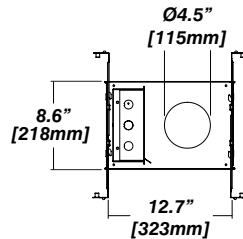

New Construction - 915

Dimension

Included

- **Plaster Frame** • Galvanized steel construction with precise cut-out
- **Bar hanger** • Length: from 14-3/16" to 26"
- **Security wire** • Flexible aircraft cable, 12" long
- Easy to clip snap body included