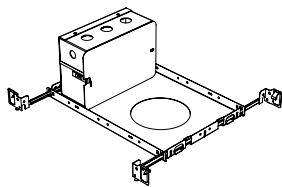

New Construction - 915

Dimension

Included

- **Plaster Frame** • Galvanized steel construction with precise cut-out
- **Bar hanger** • Length: from 14-3/16" to 26"
- **Security wire** • Flexible aircraft cable, 12" long
- Easy to clip snap body included