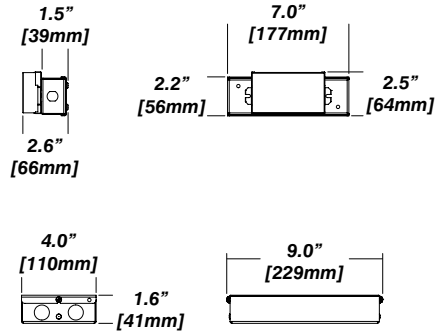

ARTEMIS 5

RECESSED LED DOWNLIGHT

Housing Options

Standard Senso Housing - 910

Dimension

Included

Unless specified otherwise, this is provided as standard

Driver with enclosure

- Galvanized steel enclosure

Installation

- Laying on top of ceiling
- Remote from fixture
- Hanger bar and mount included