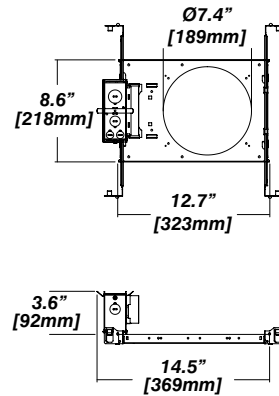

Included

Unless specified otherwise, this is provided as standard

Driver with enclosure

- Galvanized steel enclosure

Installation

- Laying on top of ceiling
- Remote from fixture
- Hanger bar and mount included

New Construction - 915

Dimension

Included

Plaster Frame

- Galvanized steel construction with cut-out

Bar hanger

- Length: from 14-3/16" to 26"

Outlet Box