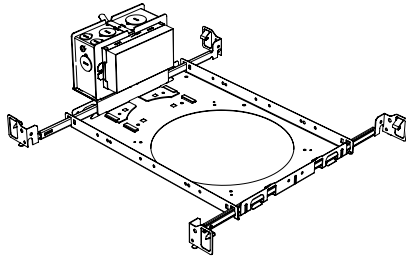

Included

Unless specified otherwise, this is provided as standard

Driver with enclosure

- Galvanized steel enclosure

Installation

- Laying on top of ceiling
- Remote from fixture
- Hanger bar and mount included

New Construction - 915

Dimension

Included

Plaster Frame

- Galvanized steel construction with cut-out

Bar hanger

- Length: from 14-3/16" to 26"

Outlet Box