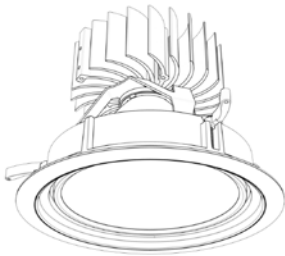

Lumen Option	1500lm	2000lm	3000lm	4000lm	5000lm	6000lm
Fixture Wattage	13.7W	19W	26.8W	37.2W	50.2W	66.6W
Delivered Lumen	1612lm	2178lm	3080lm	4081lm	5097lm	6097lm

Accessories

Diffusing Lens

Honeycomb Mesh