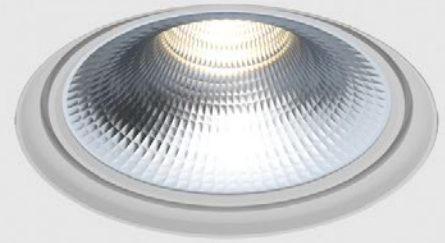

ARTEMIS 5

RECESSED LED DOWNLIGHT

Artemis 5 - Recessed LED Downlight. Artemis 5 features SENSO-designed reflectors and a wide range of color temperatures in a high performance yet efficient and compact package. As part of the Artemis family of downlights, it's easy to get a cohesive design regardless of fixture size or style.

1 - Model	2 - Trim	3 - LED	4 - Optic	5 - CCT	6 - Lumen	7 - Accessory	8 - Trim Color
AR5D · Artemis 5 Downlight	FL · Flanged TL · Trimless	A90 · 93+ CRI Accuracy	610 · 10° 618 · 18° 630 · 30° 645 · 45° 660 · 60°	25 · 2500K 27 · 2700K 30 · 3000K 35 · 3500K 40 · 4000K 65 · 6500K	15 · 1500 (13.7W) 20 · 2000 (19W) 30 · 3000 (26.8W) 40 · 4000 (37.2W) 50 · 5000 (50.2W) 60 · 6000 (66.6W)	00 · No Accessory DL · Diffusing Lens HO · Honeycomb	01 · White 02 · Black 08 · Silver XX · Custom