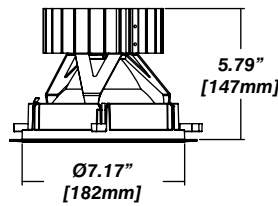

Dimensions