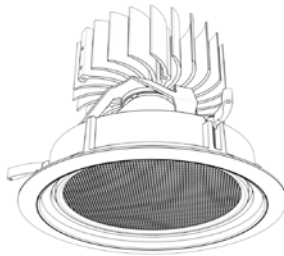

Lumen Option	1500lm	2000lm	3000lm	4000lm	5000lm	6000lm
Fixture Wattage	13.7W	19W	26.8W	37.2W	50.2W	66.6W
Delivered Lumen	1612lm	2178lm	3080lm	4081lm	5097lm	6097lm

Accessories

Diffusing Lens

Honeycomb Mesh