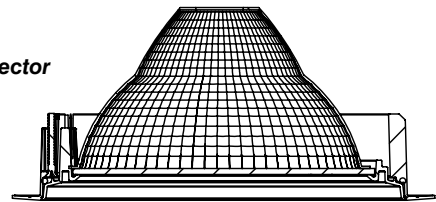

Reflector

Faceted Reflector