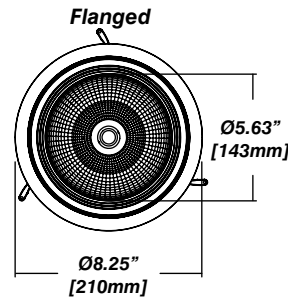

Dimensions