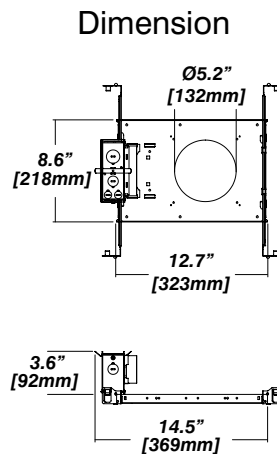

Housing Options

Standard Senso Housing - 910

Dimension

Included

Unless specified otherwise, this is provided as standard

- Driver with enclosure**
- Galvanized steel enclosure
- Installation**
- Laying on top of ceiling
 - Remote from fixture
 - Hanger bar and mount included

New Construction - 915

Dimension

Included

- Plaster Frame**
- Galvanized steel construction with cut-out
- Bar hanger**
- Length: from 14-3/16" to 26"
- Outlet Box**
- Outlet Box Included

IC Housing - 920

Dimension

Included

- IC Housing**
- Galvanized steel construction
 - Airtight
 - Includes gasketed junction box
- Plaster Frame**
- Galvanized steel construction
- Bar hanger**
- Length: from 14-3/16" to 26"