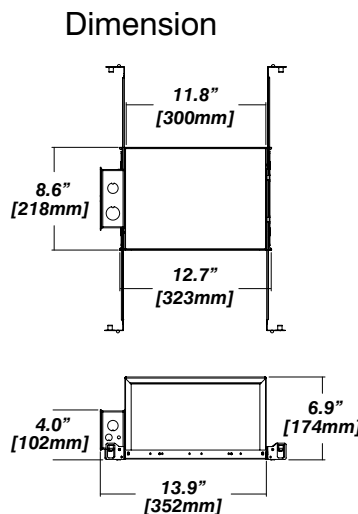

New Construction - 915

Dimension

Included

- Plaster Frame**
- Galvanized steel construction with cut-out
- Bar hanger**
- Length: from 14-3/16" to 26"
- Outlet Box**
- Outlet Box Included

IC Housing - 920

Dimension

Included

- IC Housing**
- Galvanized steel construction
 - Airtight
 - Includes gasketed junction box
- Plaster Frame**
- Galvanized steel construction
- Bar hanger**
- Length: from 14-3/16" to 26"