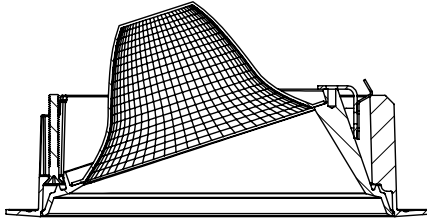

Reflector

Faceted Reflector

Installation

- For new and retrofit installations
- Simple connection between fixture and driver via quick connect
- Easy installation with spring loaded tabs
- 18° tilt angle