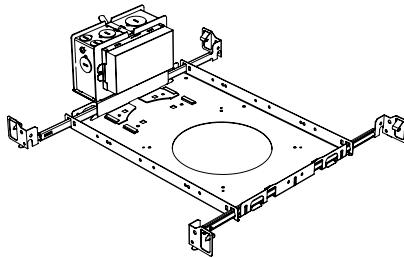

Housing Options

Standard Senso Housing - 910

Dimension

Included

Unless specified otherwise, this is provided as standard

- Driver with enclosure**
- Galvanized steel enclosure
- Installation**
- Laying on top of ceiling
 - Remote from fixture
 - Hanger bar and mount included

New Construction - 915

Dimension

Included

- Plaster Frame**
- Galvanized steel construction with cut-out
- Bar hanger**
- Length: from 14-3/16" to 26"
- Outlet Box**
- Outlet Box Included

IC Housing - 920

Dimension

Included

- IC Housing**
- Galvanized steel construction
 - Airtight
 - Includes gasketed junction box
- Plaster Frame**
- Galvanized steel construction
- Bar hanger**
- Length: from 14-3/16" to 26"