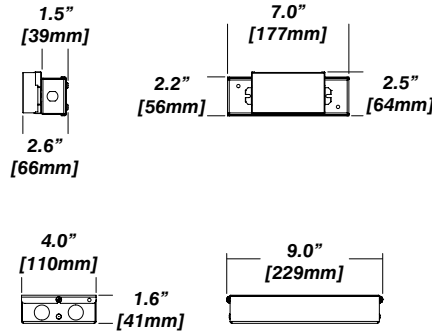

Housing Options

Standard Senso Housing - 910

Dimension

Included

Unless specified otherwise, this is provided as standard

- Driver with enclosure**
- Galvanized steel enclosure
- Installation**
- Laying on top of ceiling
 - Remote from fixture
 - Hanger bar and mount included

New Construction - 915

Dimension

Included

- Plaster Frame**
- Galvanized steel construction with cut-out
- Bar hanger**
- Length: from 14-3/16" to 26"
- Outlet Box**
- Outlet Box Included

IC Housing - 920