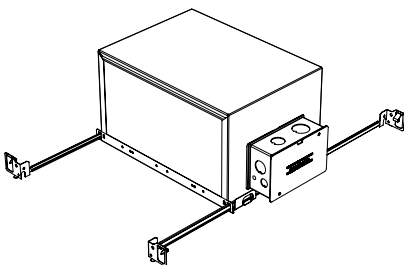

Housing Options

Standard Senso Housing - 910

Dimension

Included

Unless specified otherwise, this is provided as standard

- Driver with enclosure**
- Galvanized steel enclosure
- Installation**
- Laying on top of ceiling
 - Remote from fixture
 - Hanger bar and mount included

New Construction - 915

Dimension

Included

- Plaster Frame**
- Galvanized steel construction with cut-out
- Bar hanger**
- Length: from 14-3/16" to 26"
- Outlet Box**
- Outlet Box Included

IC Housing - 920

Dimension

Included

- IC Housing**
- Galvanized steel construction
 - Airtight
 - Includes gasketed junction box
- Plaster Frame**
- Galvanized steel construction
- Bar hanger**
- Length: from 14-3/16" to 26"