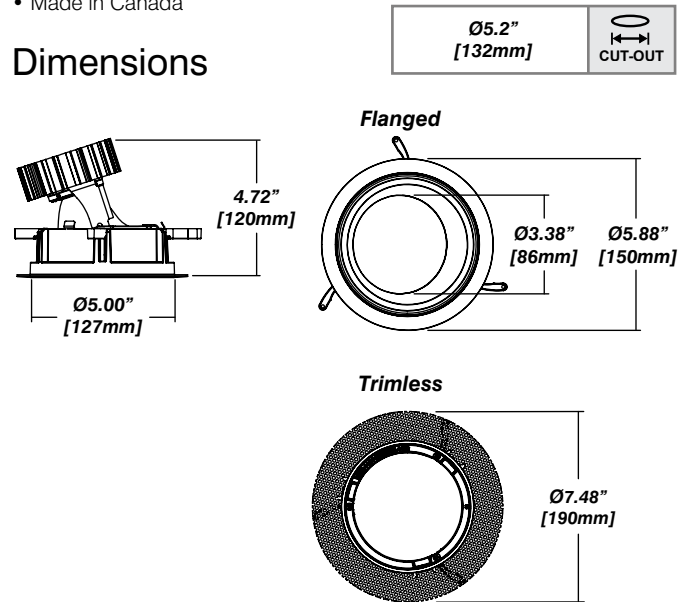

Dimensions