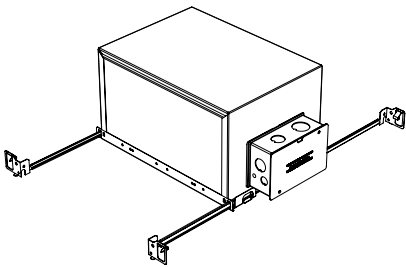

Housing Options

New Construction - 915

Dimension

Included

- Plaster Frame** • Galvanized steel construction with cut-out
- Bar hanger** • Length: from 14-3/16" to 26"
- Outlet Box** • Outlet Box Included

IC Housing - 920

Dimension

Included

- IC Housing** • Galvanized steel construction
- Airtight
- Includes gasketed junction box
- Plaster Frame** • Galvanized steel construction
- Bar hanger** • Length: from 14-3/16" to 26"