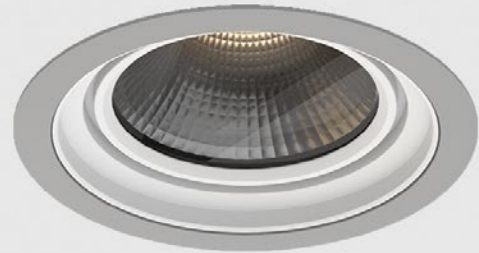

ARTEMIS 3 D Wet

WET RATED RECESSED FIXED LED DOWNLIGHT

Artemis 3 D Wet - Wet Rated Recessed LED Downlight. Artemis 3 D Wet features Senso-designed reflectors and a wide range of color temperatures in a high performance yet efficient and compact package. As part of the Artemis family of downlights, it's easy to get a cohesive design regardless of fixture size or style.

Ordering Code

Fixture	AR3D	WR							
	1	2	3	4	5	6	7	8	9
Driver		AR3D	WR			--	--		
	1	2	3	4	5	6	7		

Product Specifications SAMPLE: Fixture **AR3D - WR - A90 - 610 - 25 - 10 - DL - 02 - 08** | Driver **915 - AR3D - FL - STD - 120 - A90 - 07 - 08**

1 - Model	2 - Trim	3 - LED	4 - Optic		5 - CCT	6 - Lumen	7 - Accessory
AR3D · Artemis 3 Downlight	WR · Wet Rated	A90 · 93+ CRI Accuracy	<i>Faceted</i>	<i>Smooth</i>	25 · 2500K 27 · 2700K 30 · 3000K 35 · 3500K 40 · 4000K 65 · 6500K	10 · 1000 (9.1W) 15 · 1500 (14W) 20 · 2000 (19.8W) 30 · 3000 (31.8W)	DL · Diffusing Lens CL · Clear Lens
			610 · 10° 618 · 18° 630 · 30° 645 · 45° 660 · 60°	630S · 30° 645S · 45° 680 · 80°			