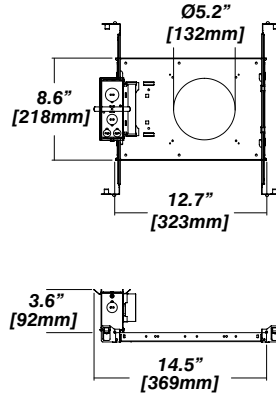

Housing Options

New Construction - 915

Dimension

Included

- Plaster Frame** • Galvanized steel construction with cut-out
- Bar hanger** • Length: from 14-3/16" to 26"
- Outlet Box** • Outlet Box Included

IC Housing - 920

Dimension

Included

- IC Housing** • Galvanized steel construction
- Airtight
- Includes gasketed junction box
- Plaster Frame** • Galvanized steel construction
- Bar hanger** • Length: from 14-3/16" to 26"