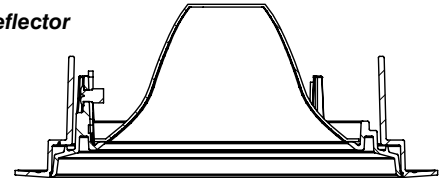

Smooth Anodized Reflector