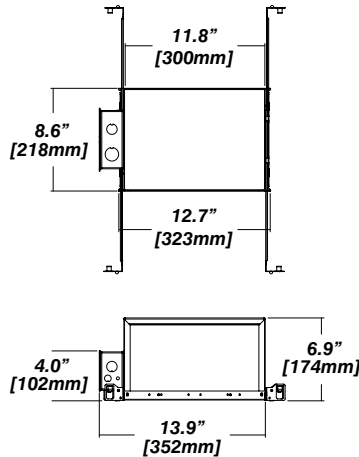

Housing Options

New Construction - 915

Dimension

Included

- Plaster Frame** • Galvanized steel construction with cut-out
- Bar hanger** • Length: from 14-3/16" to 26"
- Outlet Box** • Outlet Box Included

IC Housing - 920

Dimension

Included

- IC Housing** • Galvanized steel construction
- Airtight
- Includes gasketed junction box
- Plaster Frame** • Galvanized steel construction
- Bar hanger** • Length: from 14-3/16" to 26"