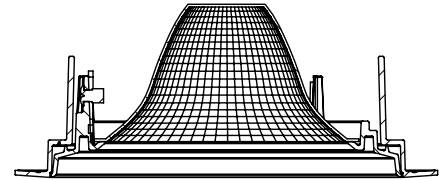

Reflector

Faceted Reflector