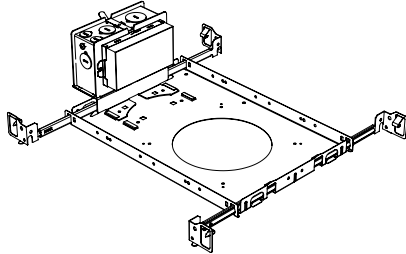

Housing Options

New Construction - 915

Dimension

Included

- Plaster Frame** • Galvanized steel construction with cut-out
- Bar hanger** • Length: from 14-3/16" to 26"
- Outlet Box** • Outlet Box Included

IC Housing - 920

Dimension

Included

- IC Housing** • Galvanized steel construction
- Airtight
- Includes gasketed junction box
- Plaster Frame** • Galvanized steel construction
- Bar hanger** • Length: from 14-3/16" to 26"