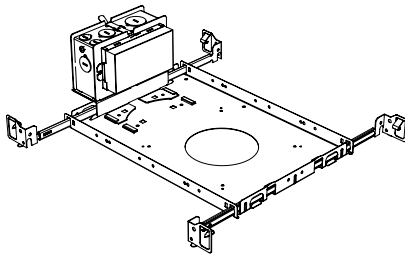

Housing Options

Standard Senso Housing - 910

Included

Unless specified otherwise, this is provided as standard

- Driver with enclosure**
 - Galvanized steel enclosure
- Installation**
 - Laying on top of ceiling
 - Remote from fixture
 - Hanger bar and mount included

New Construction - 915

Dimension

Included

- Plaster Frame**
 - Galvanized steel construction with cut-out
- Bar hanger**
 - Length: from 14-3/16" to 26"
- Outlet Box**
 - Outlet Box Included (910 included with trimless)