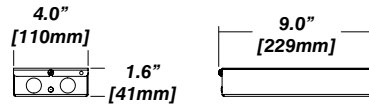

Housing Options

Standard Senso Housing - 910