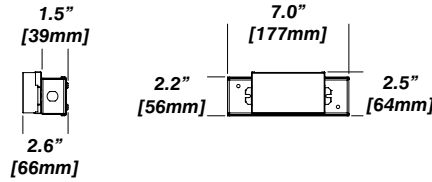

Housing Options

Standard Senso Housing - 910

Included

Unless specified otherwise, this is provided as standard

- **Driver with enclosure**
  - Galvanized steel enclosure
- **Installation**
  - Laying on top of ceiling
  - Remote from fixture
  - Hanger bar and mount included