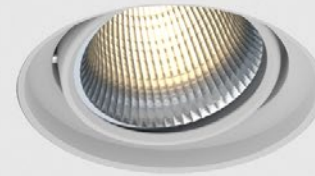

ARTEMIS 2 A

RECESSED ADJUSTABLE LED DOWNLIGHT

Artemis 2 A - Recessed Adjustable Downlight. Artemis 2 A features SENSO-designed reflectors and a wide range of color temperatures in a high performance yet efficient and compact package. As part of the Artemis family of downlights, it's easy to get a cohesive design regardless of fixture size or style.

Ordering Code

Fixture	AR2A								
	1	2	3	4	5	6	7	8	9
Driver		AR2A	--			--	--	--	
	1	2	3	4	5	6	7	8	

Product Specifications

SAMPLE: Fixture **AR2A - TL - A90 - 615 - 25 - 07 - DL - 02 - 08** | Driver **910 - AR2A - TL - STD - 120 - A90 - 07 - 08**

1 - Model	2 - Trim	3 - LED	4 - Optic	5 - CCT	6 - Lumen	7 - Accessory	8 - Trim Color
AR2A · Artemis 2 Adjustable	FL · Flanged TL · Trimless	A90 · 93+ CRI Accuracy	<i>Faceted</i> 615 · 15° 630 · 30° 645 · 45° 660 · 60° <i>Smooth</i> 630S · 30° 645S · 45°	25 · 2500K 27 · 2700K 30 · 3000K 35 · 3500K 40 · 4000K 65 · 6500K	07 · 700 (7.4W) 10 · 1000 (10.6W) 15 · 1500 (16.6W) 20 · 2000 (25.2W)	00 · No Accessory DL · Diffusing Lens HO · Honeycomb	01 · White 02 · Black 08 · Silver XX · Custom