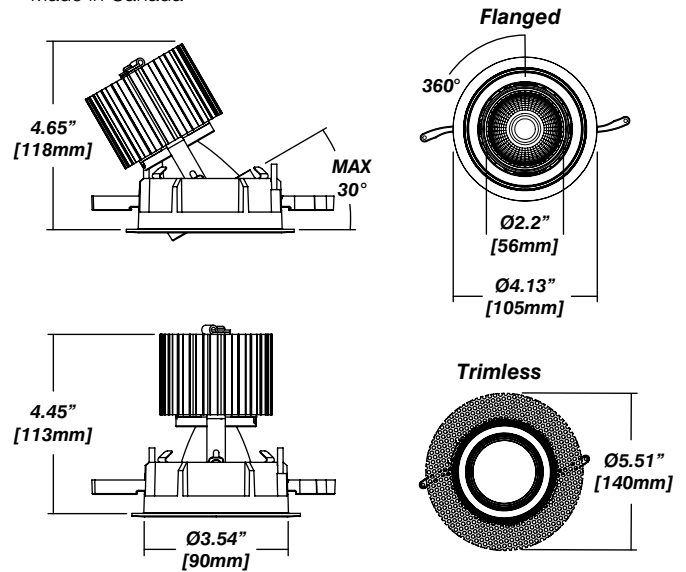

Construction / Finish

- Satin powder coated finish
- Custom finishes are available
- Cast Aluminum Trim
- Rated for damp locations
- Made in Canada