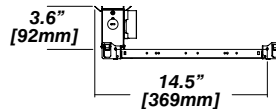

New Construction - 915

Dimension

Included

- Plaster Frame**
 - Galvanized steel construction with cut-out
- Bar hanger**
 - Length: from 14-3/16" to 26"
- Outlet Box**
 - Outlet Box Included (910 included with trimless)