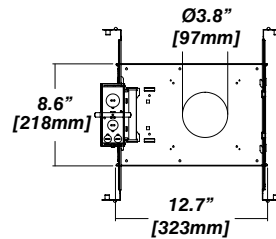

New Construction - 915

Dimension

Included

- Plaster Frame**
 - Galvanized steel construction with cut-out
- Bar hanger**
 - Length: from 14-3/16" to 26"
- Outlet Box**
 - Outlet Box Included (910 included with trimless)

IC Housing - 920 Chicago Plenum - 930

Dimension

Included

- IC Housing**
 - Galvanized steel construction
 - Airtight
 - Includes gasketed junction box
- Plaster Frame**
 - Galvanized steel construction
- Bar hanger**
 - Length: from 14-3/16" to 26"