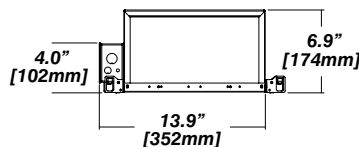

New Construction - 915

Dimension

Included

- Plaster Frame**
 - Galvanized steel construction with cut-out
- Bar hanger**
 - Length: from 14-3/16" to 26"
- Outlet Box**
 - Outlet Box Included (910 included with trimless)

IC Housing - 920 Chicago Plenum - 930

Dimension

Included

- IC Housing**
 - Galvanized steel construction
 - Airtight
 - Includes gasketed junction box
- Plaster Frame**
 - Galvanized steel construction
- Bar hanger**
 - Length: from 14-3/16" to 26"