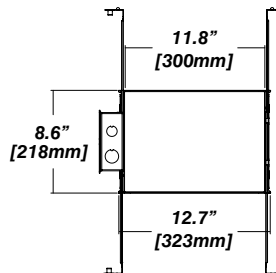

New Construction - 915

Dimension

Included

- Plaster Frame**
 - Galvanized steel construction with cut-out
- Bar hanger**
 - Length: from 14-3/16" to 26"
- Outlet Box**
 - Outlet Box Included (910 included with trimless)

IC Housing - 920 Chicago Plenum - 930

Dimension

Included

- IC Housing**
 - Galvanized steel construction
 - Airtight
 - Includes gasketed junction box
- Plaster Frame**
 - Galvanized steel construction
- Bar hanger**
 - Length: from 14-3/16" to 26"