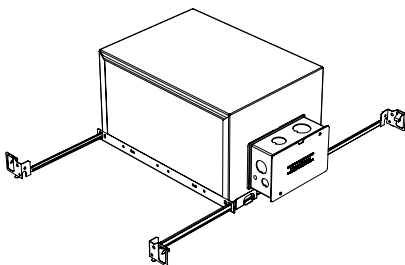

Housing Options

Standard Senso Housing - 910

Included

Unless specified otherwise, this is provided as standard

- Driver with enclosure**
 - Galvanized steel enclosure
- Installation**
 - Laying on top of ceiling
 - Remote from fixture
 - Hanger bar and mount included

New Construction - 915

Dimension

Included

- Plaster Frame**
 - Galvanized steel construction with cut-out
- Bar hanger**
 - Length: from 14-3/16" to 26"
- Outlet Box**
 - Outlet Box Included (910 included with trimless)

IC Housing - 920 Chicago Plenum - 930

Dimension

Included

- IC Housing**
 - Galvanized steel construction
 - Airtight
 - Includes gasketed junction box
- Plaster Frame**
 - Galvanized steel construction
- Bar hanger**
 - Length: from 14-3/16" to 26"